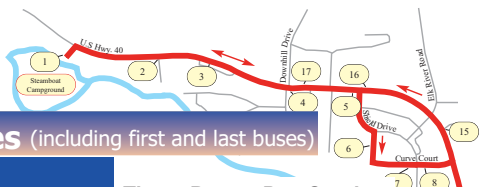

Day Service Map

Blue and Orange Lines (including first and last buses)

To The Mountain (Blue Line)

Stop #	Stop Name	First Bus	Times Past the Hour	Day Service Ends
8	Stockbridge	6:00 AM	:00 :20 :40	7:40 PM
21	11th and Lincoln	6:02 AM	:02 :22 :42	7:42 PM
23	7th and Lincoln	6:04 AM	:04 :24 :44	7:44 PM
25	3rd and Lincoln	6:06 AM	:06 :26 :46	7:46 PM
51	Pine Grove Center	6:09 AM	:09 :29 :49	7:49 PM
53	Central Park Plaza	6:11 AM	:11 :31 :51	7:51 PM

To South Condos (Orange Line)

101	Gondola Transit Center	6:17 AM	:17 :37 :57	7:57 PM
202	Walton Pond	6:02 AM	:22 :42 :02	8:02 PM
204	Fairfield Inn	6:04 AM	:24 :44 :04	8:04 PM
117	Shadow Run	6:07 AM	:27 :47 :07	8:07 PM
118	Herbage	6:08 AM	:28 :48 :08	8:08 PM
121	Dulany/Snowflower	6:10 AM	:30 :50 :10	8:10 PM

To Downtown (Blue Line)

101	Gondola Transit Center	6:15 AM	:35 :55 :15	8:15 PM
102	Ski Time Square	6:17 AM	:37 :57 :17	8:17 PM
59	Central Park Plaza	6:22 AM	:42 :02 :22	8:22 PM
62	Safeway	6:24 AM	:44 :04 :24	8:24 PM
27	3rd and Lincoln	6:28 AM	:48 :08 :28	8:28 PM
29	7th and Lincoln	6:30 AM	:50 :10 :30	8:30 PM

To Downtown & West Steamboat

100	Gondola Transit Center	8:39 PM	:39 :59 :19	1:39 AM
101	Ski Time Square	8:42 PM	:42 :02 :22	1:42 AM
59	Central Park Plaza	8:45 PM	:45 :05 :25	1:45 AM
61	Safeway	8:46 PM	:46 :06 :26	1:46 AM
27	3rd and Lincoln	8:49 PM	:49 :09 :29	1:49 AM
29	7th and Lincoln	8:50 PM	:50 :10 :30	1:50 AM
10	Dream Island	8:53 PM	:53 :13 :33	12:33 AM
15	Downhill Drive & US 40	8:55 PM	:55 :15 :35	12:35 AM
1	Steamboat Campground	8:57 PM	:57 :17 :37	12:37 AM
4	Riverside	8:58 PM	:58 :18 :38	12:38 AM
7	Alpine Taxi	8:59 PM	:59 :19 :39	12:39 AM