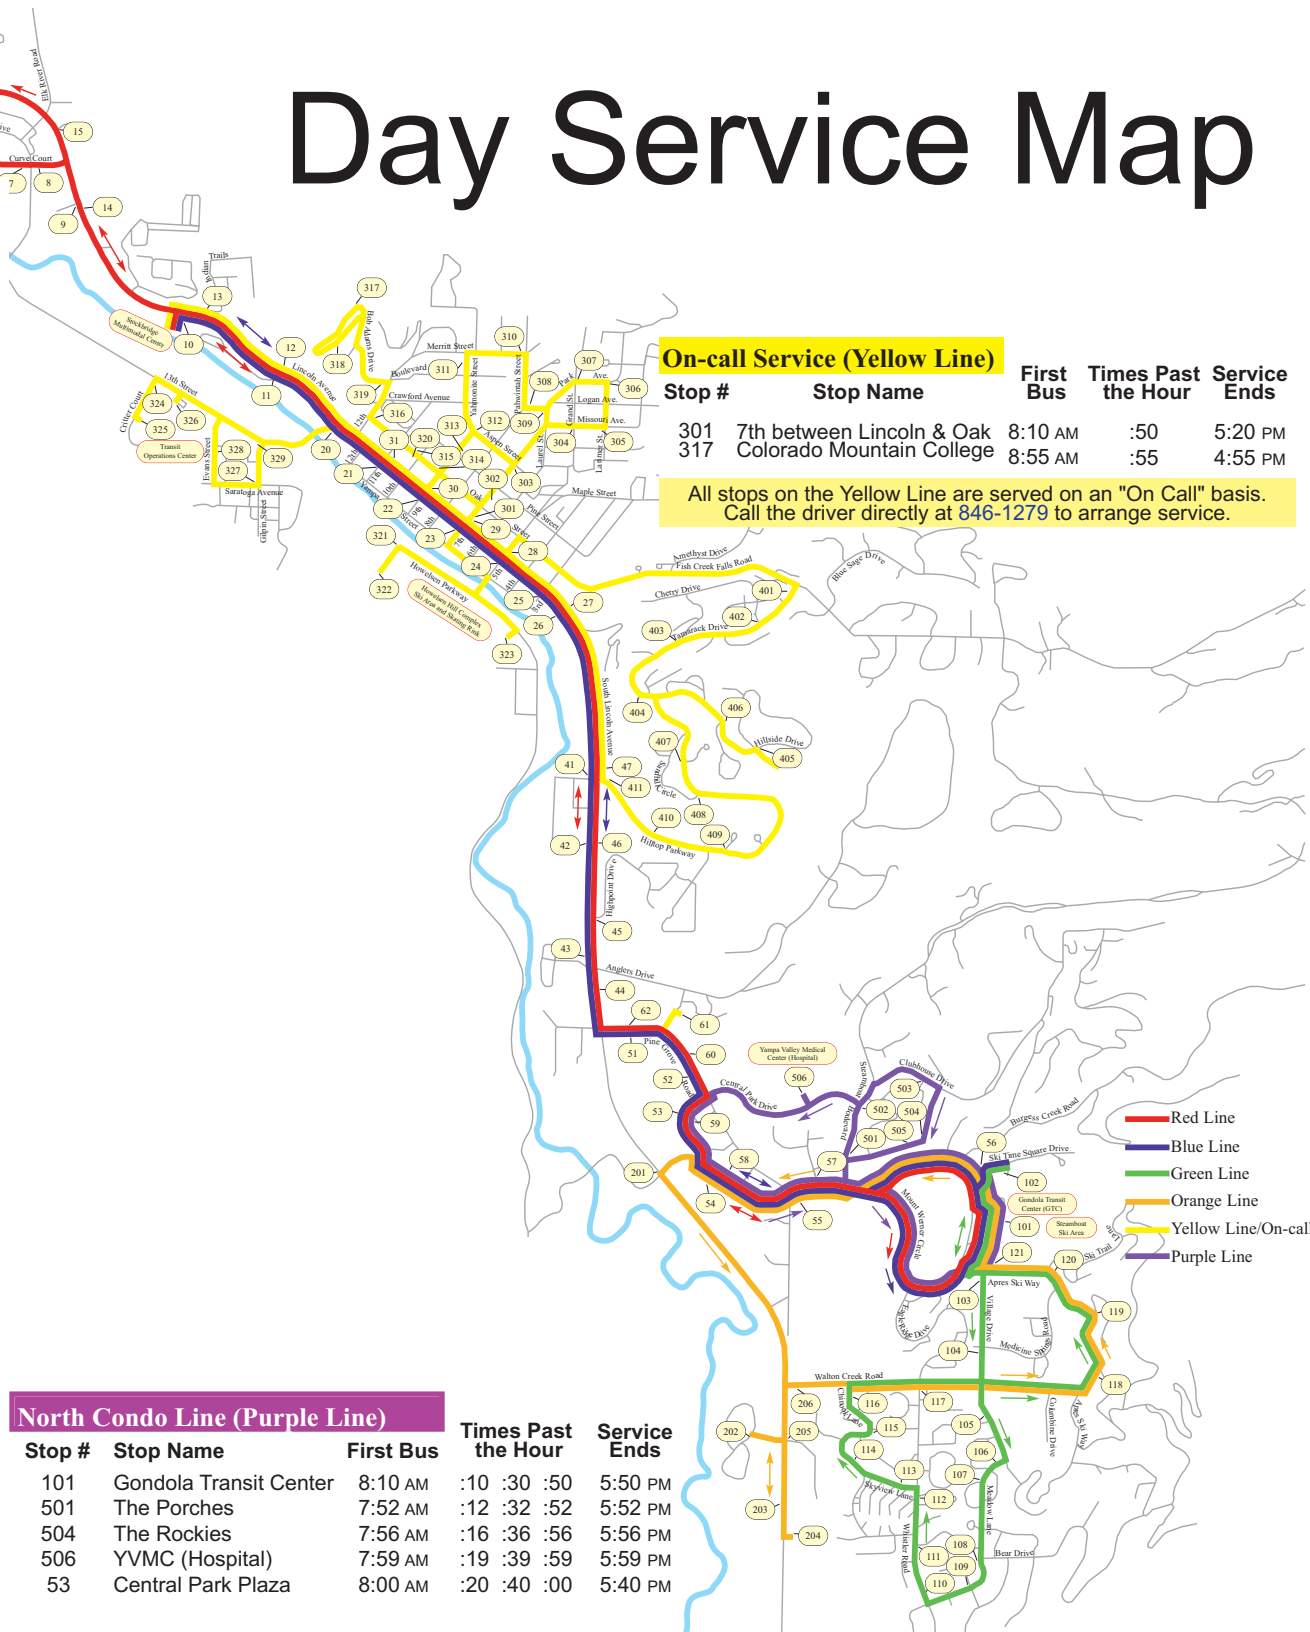

To Condos (Green Line)

101	Gondola Transit Center	6:09 AM	:09 :29 :39	7:49 PM
102	Ski Time Square	6:11 AM	:11 :31 :51	7:51 PM
103	Village Center	5:53 AM	:13 :33 :53	7:53 PM
107	Sunburst	5:56 AM	:16 :36 :56	7:56 PM
113	Whistler Village	6:00 AM	:20 :40 :00	8:00 PM
117	Shadow Run	6:04 AM	:24 :44 :04	8:04 PM
118	Herbage	6:05 AM	:25 :45 :05	8:05 PM
121	Dulany/Snowflower	6:07 AM	:27 :47 :07	8:07 PM

To Downtown & West Steamboat (Red Line)

101	Gondola Transit Center	6:14 AM	:34 :54 :14	8:14 PM
59	Central Park Plaza	6:18 AM	:38 :58 :18	8:18 PM
62	Safeway	6:20 AM	:40 :00 :20	8:20 PM
27	3rd and Lincoln	6:23 AM	:43 :03 :23	8:23 PM
29	7th and Lincoln	6:26 AM	:46 :06 :26	8:26 PM
10	Dream Island	5:42 AM	:50 :10 :30	8:30 PM
15	Downhill Drive & US 40	5:44 AM	:52 :12 :32	8:32 PM
1	Steamboat Campground	5:46 AM	:54 :14 :34	8:34 PM
4	Riverside	5:47 AM	:55 :15 :35	8:35 PM
7	Alpine Taxi	5:49 AM	:57 :17 :37	8:37 PM

- Red Line
- Blue Line
- Green Line
- Orange Line
- Yellow Line/On-call
- Purple Line

Night Service Map

To The Mountain

Stop #	Stop Name	1st Night Bus	Times Past the Hour	Night Service Ends
8	Stockbridge	8:00 PM	:00 :20 :40	1:00 AM
21	11th and Lincoln	8:02 PM	:02 :22 :42	1:02 AM
23	7th and Lincoln	8:04 PM	:04 :24 :44	1:04 AM
25	3rd and Lincoln	8:06 PM	:06 :26 :46	1:06 AM
51	Pine Grove Center	8:09 PM	:09 :29 :49	1:09 AM
53	Central Park Plaza	8:11 PM	:11 :31 :51	1:11 AM

To Downtown & West Steamboat

100	Gondola Transit Center	8:39 PM	:39 :59 :19	1:39 AM
101	Ski Time Square	8:42 PM	:42 :02 :22	1:42 AM
59	Central Park Plaza	8:45 PM	:45 :05 :25	1:45 AM
61	Safeway	8:46 PM	:46 :06 :26	1:46 AM
27	3rd and Lincoln	8:49 PM	:49 :09 :29	1:49 AM
29	7th and Lincoln	8:50 PM	:50 :10 :30	1:50 AM
10	Dream Island	8:53 PM	:53 :13 :33	12:33 AM
15	Downhill Drive & US 40	8:55 PM	:55 :15 :35	12:35 AM
1	Steamboat Campground	8:57 PM	:57 :17 :37	12:37 AM
4	Riverside	8:58 PM	:58 :18 :38	12:38 AM
7	Alpine Taxi	8:59 PM	:59 :19 :39	12:39 AM