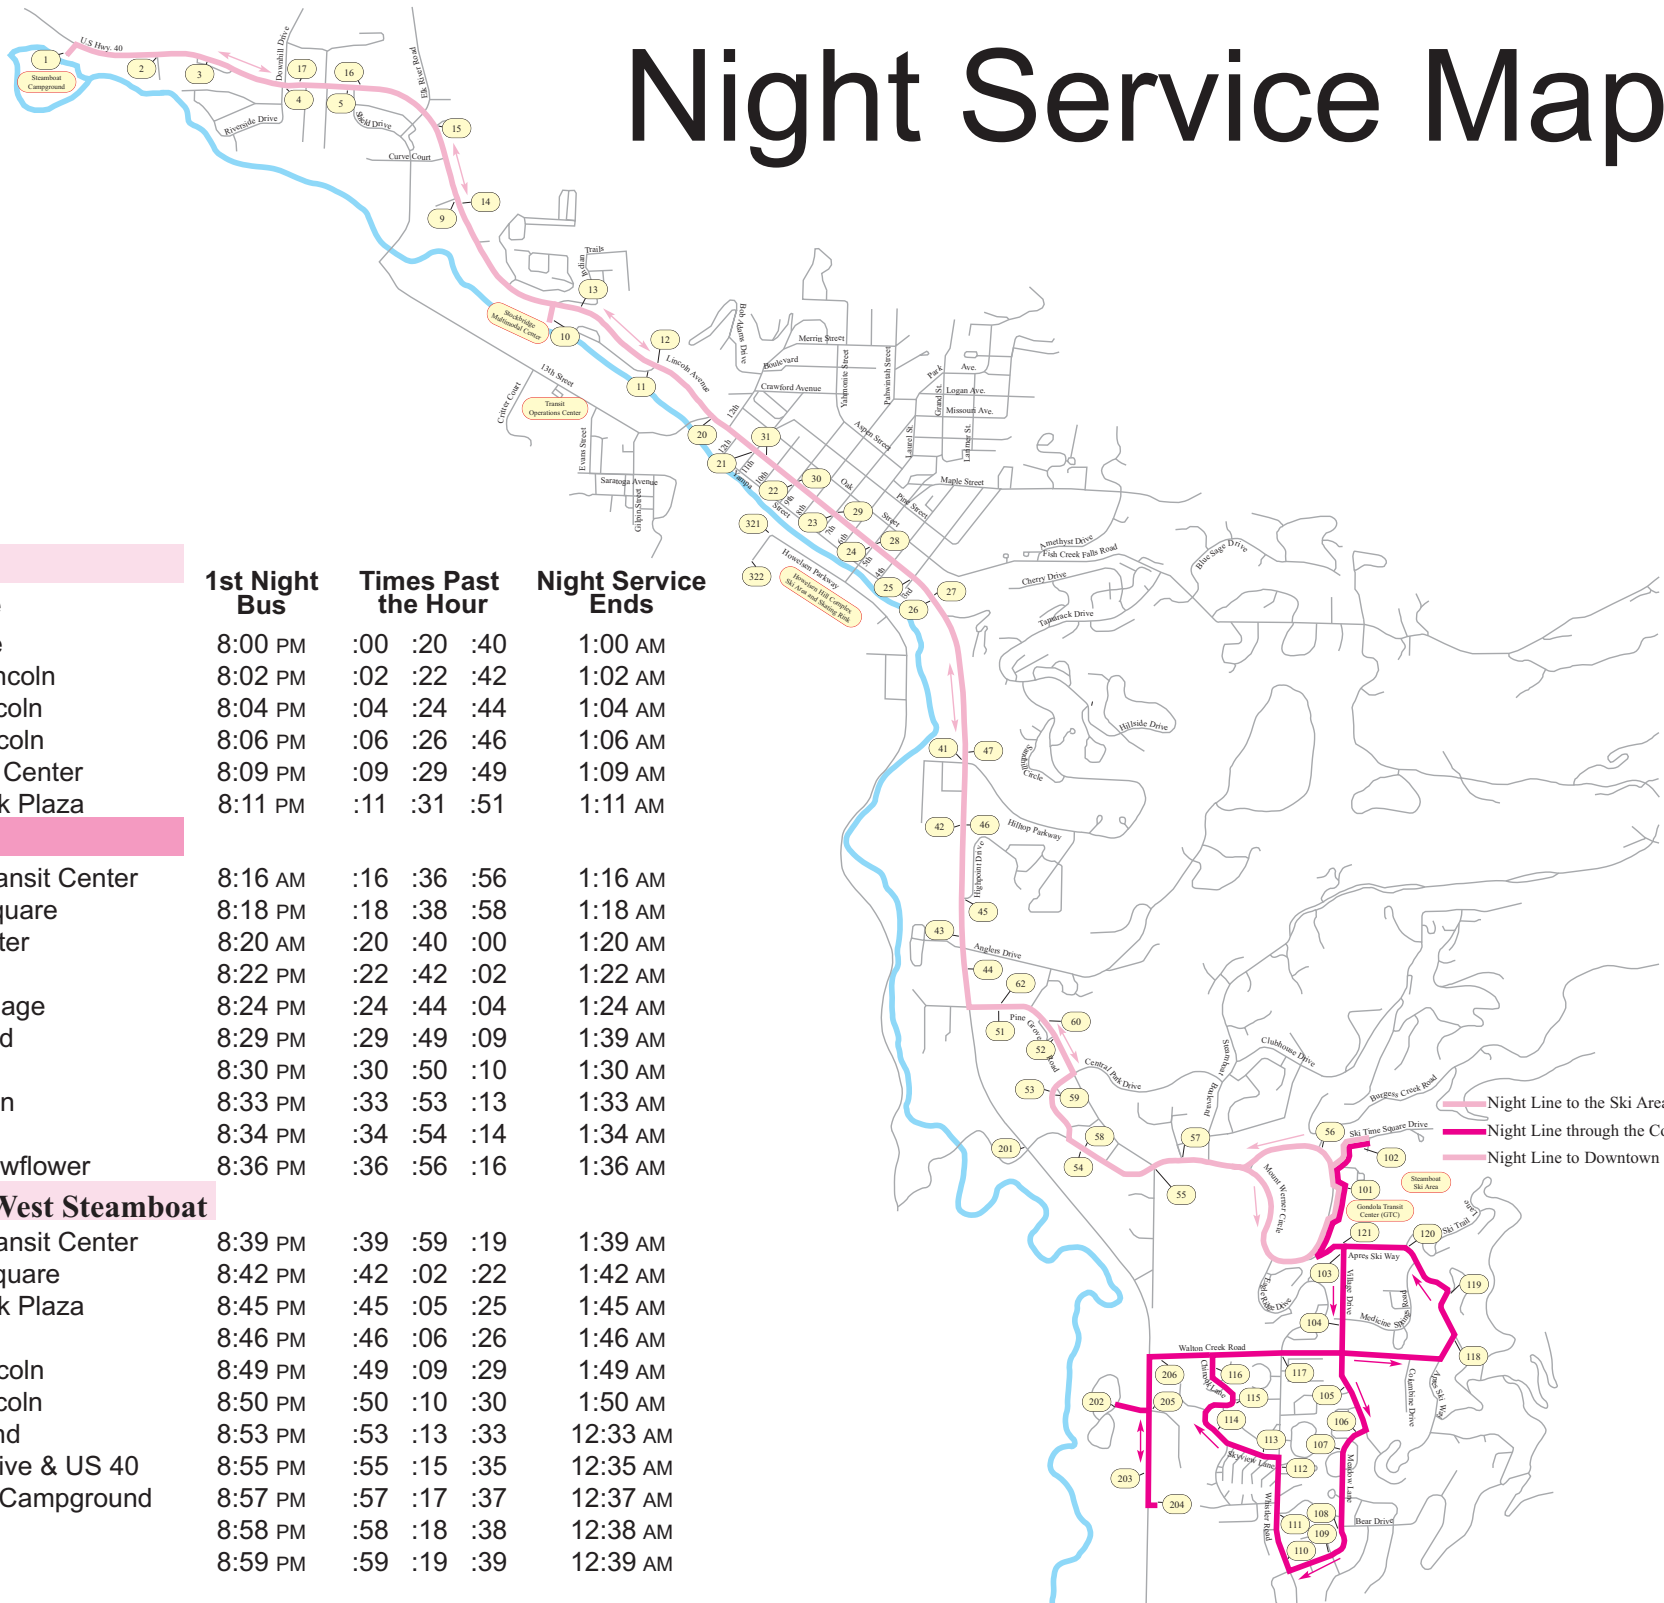

On-call Service (Yellow Line)

Stop #	Stop Name	First Bus	Times Past the Hour	Service Ends
301	7th between Lincoln & Oak	8:10 AM	:50	5:20 PM
317	Colorado Mountain College	8:55 AM	:55	4:55 PM

All stops on the Yellow Line are served on an "On Call" basis. Call the driver directly at 846-1279 to arrange service.

- Red Line
- Blue Line
- Green Line
- Orange Line
- Yellow Line/On-call
- Purple Line

Night Service Map

To The Mountain

Stop #	Stop Name	1st Night Bus	Times Past the Hour	Night Service Ends
8	Stockbridge	8:00 PM	:00 :20 :40	1:00 AM
21	11th and Lincoln	8:02 PM	:02 :22 :42	1:02 AM
23	7th and Lincoln	8:04 PM	:04 :24 :44	1:04 AM
25	3rd and Lincoln	8:06 PM	:06 :26 :46	1:06 AM
51	Pine Grove Center	8:09 PM	:09 :29 :49	1:09 AM
53	Central Park Plaza	8:11 PM	:11 :31 :51	1:11 AM

To Condos

100	Gondola Transit Center	8:16 AM	:16 :36 :56	1:16 AM
101	Ski Time Square	8:18 AM	:18 :38 :58	1:18 AM
102	Village Center	8:20 AM	:20 :40 :00	1:20 AM
106	Sunburst	8:22 AM	:22 :42 :02	1:22 AM
112	Whistler Village	8:24 AM	:24 :44 :04	1:24 AM
202	Walton Pond	8:29 AM	:29 :49 :09	1:39 AM
203	Super 8	8:30 AM	:30 :50 :10	1:30 AM
116	Shadow Run	8:33 AM	:33 :53 :13	1:33 AM
117	Herbage	8:34 AM	:34 :54 :14	1:34 AM
120	Dulany/Snowflower	8:36 AM	:36 :56 :16	1:36 AM

To Downtown & West Steamboat

100	Gondola Transit Center	8:39 PM	:39 :59 :19	1:39 AM
101	Ski Time Square	8:42 PM	:42 :02 :22	1:42 AM
59	Central Park Plaza	8:45 PM	:45 :05 :25	1:45 AM
61	Safeway	8:46 PM	:46 :06 :26	1:46 AM
27	3rd and Lincoln	8:49 PM	:49 :09 :29	1:49 AM
29	7th and Lincoln	8:50 PM	:50 :10 :30	1:50 AM
10	Dream Island	8:53 PM	:53 :13 :33	12:33 AM
15	Downhill Drive & US 40	8:55 PM	:55 :15 :35	12:35 AM
1	Steamboat Campground	8:57 PM	:57 :17 :37	12:37 AM
4	Riverside	8:58 PM	:58 :18 :38	12:38 AM
7	Alpine Taxi	8:59 PM	:59 :19 :39	12:39 AM