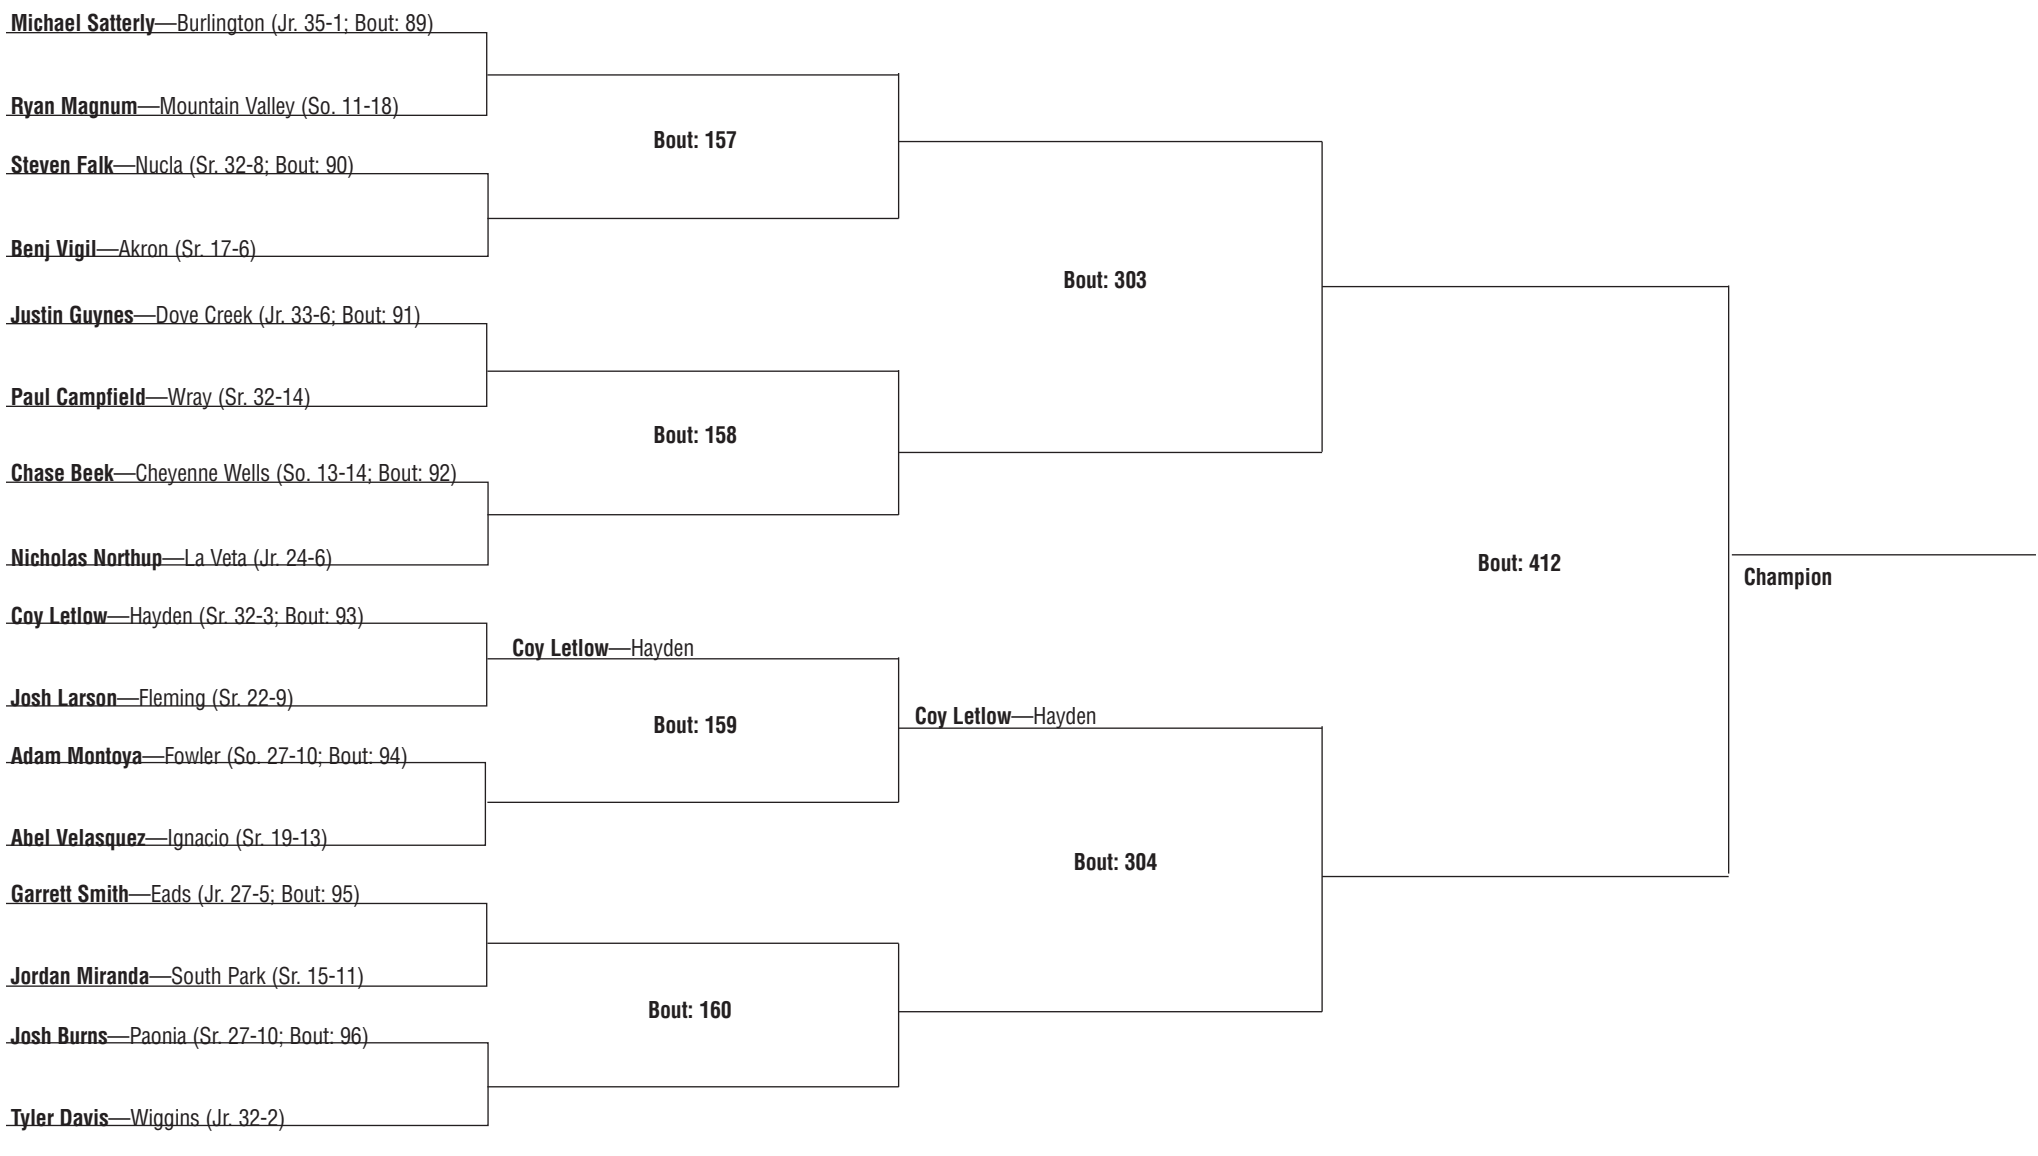

2009 CHSAA 2A State Wrestling Tournament
Feb. 19 to 21, 2009
189-pound weight class