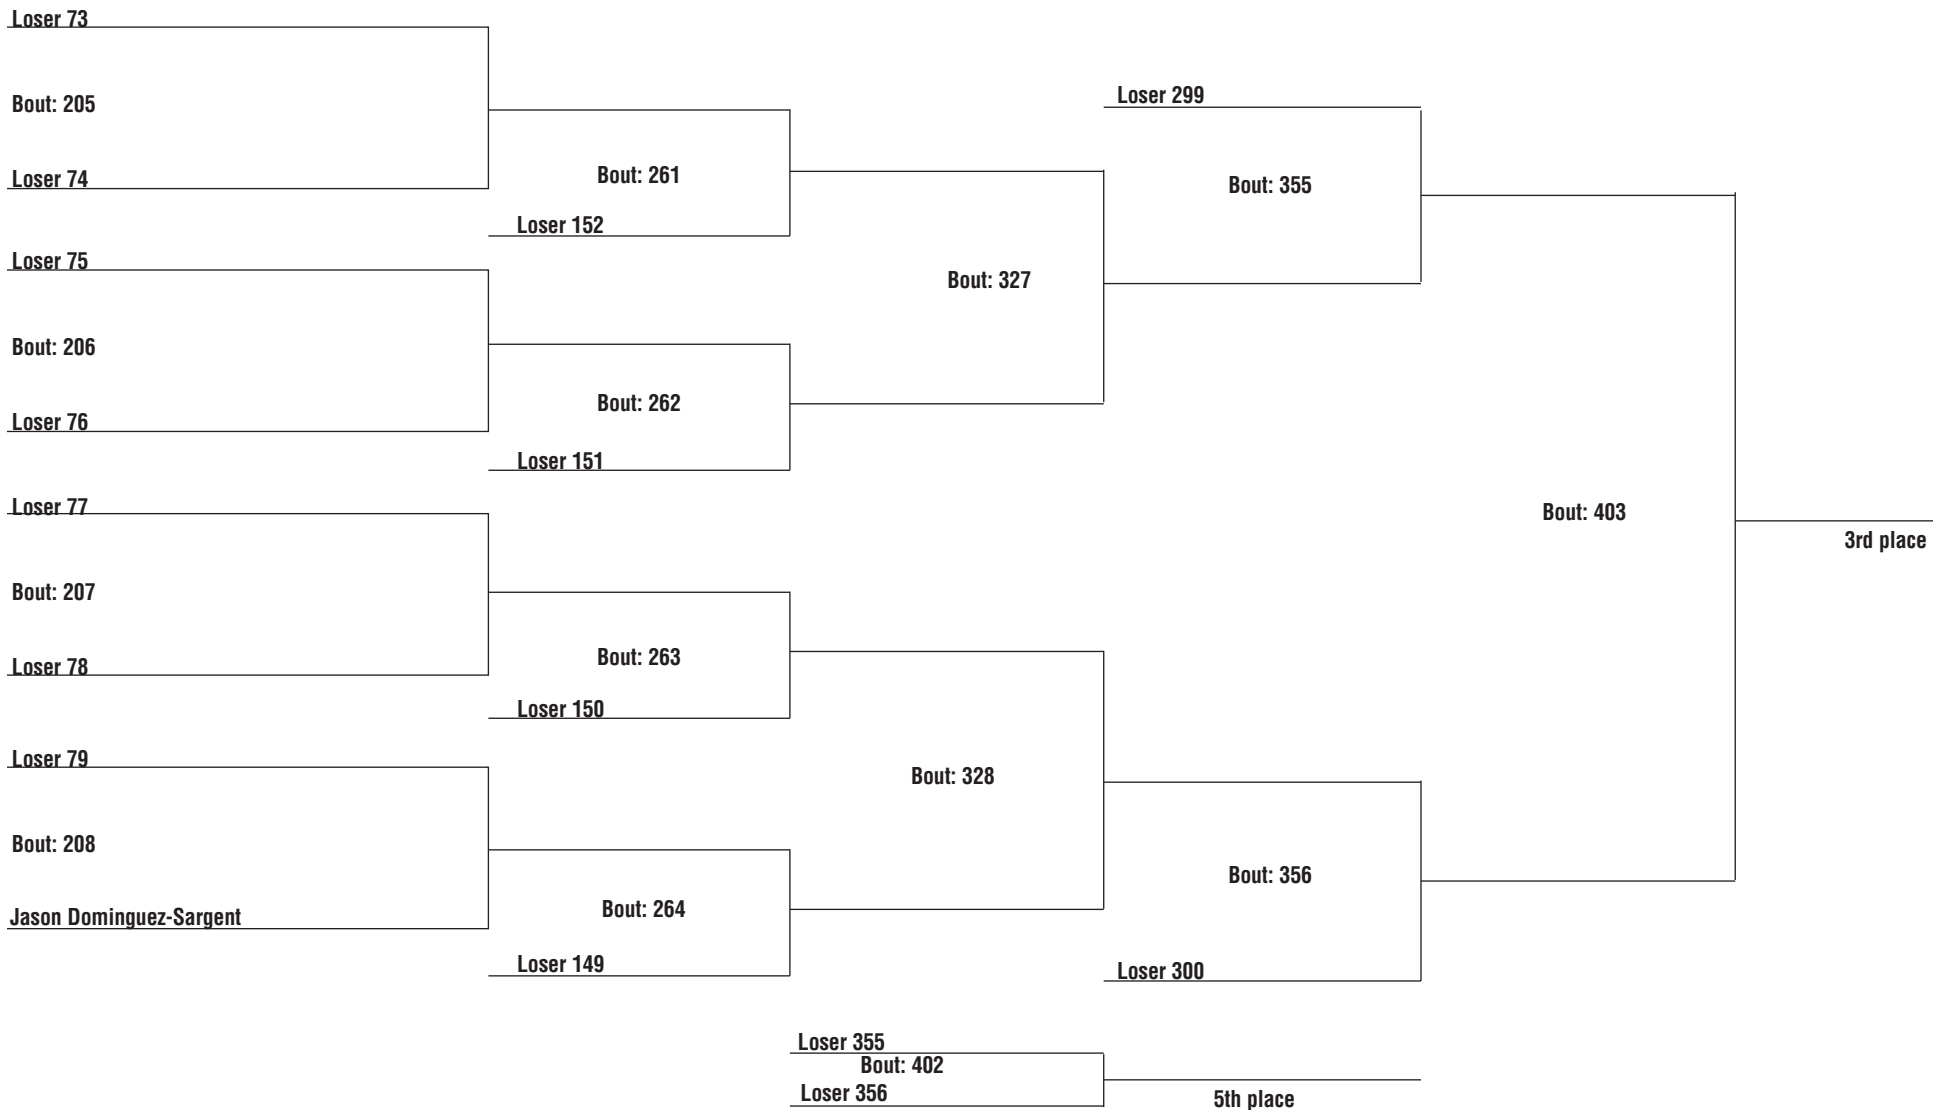

2009 CHSAA 2A State Wrestling Tournament
Feb. 19 to 21, 2009
160-pound weight class