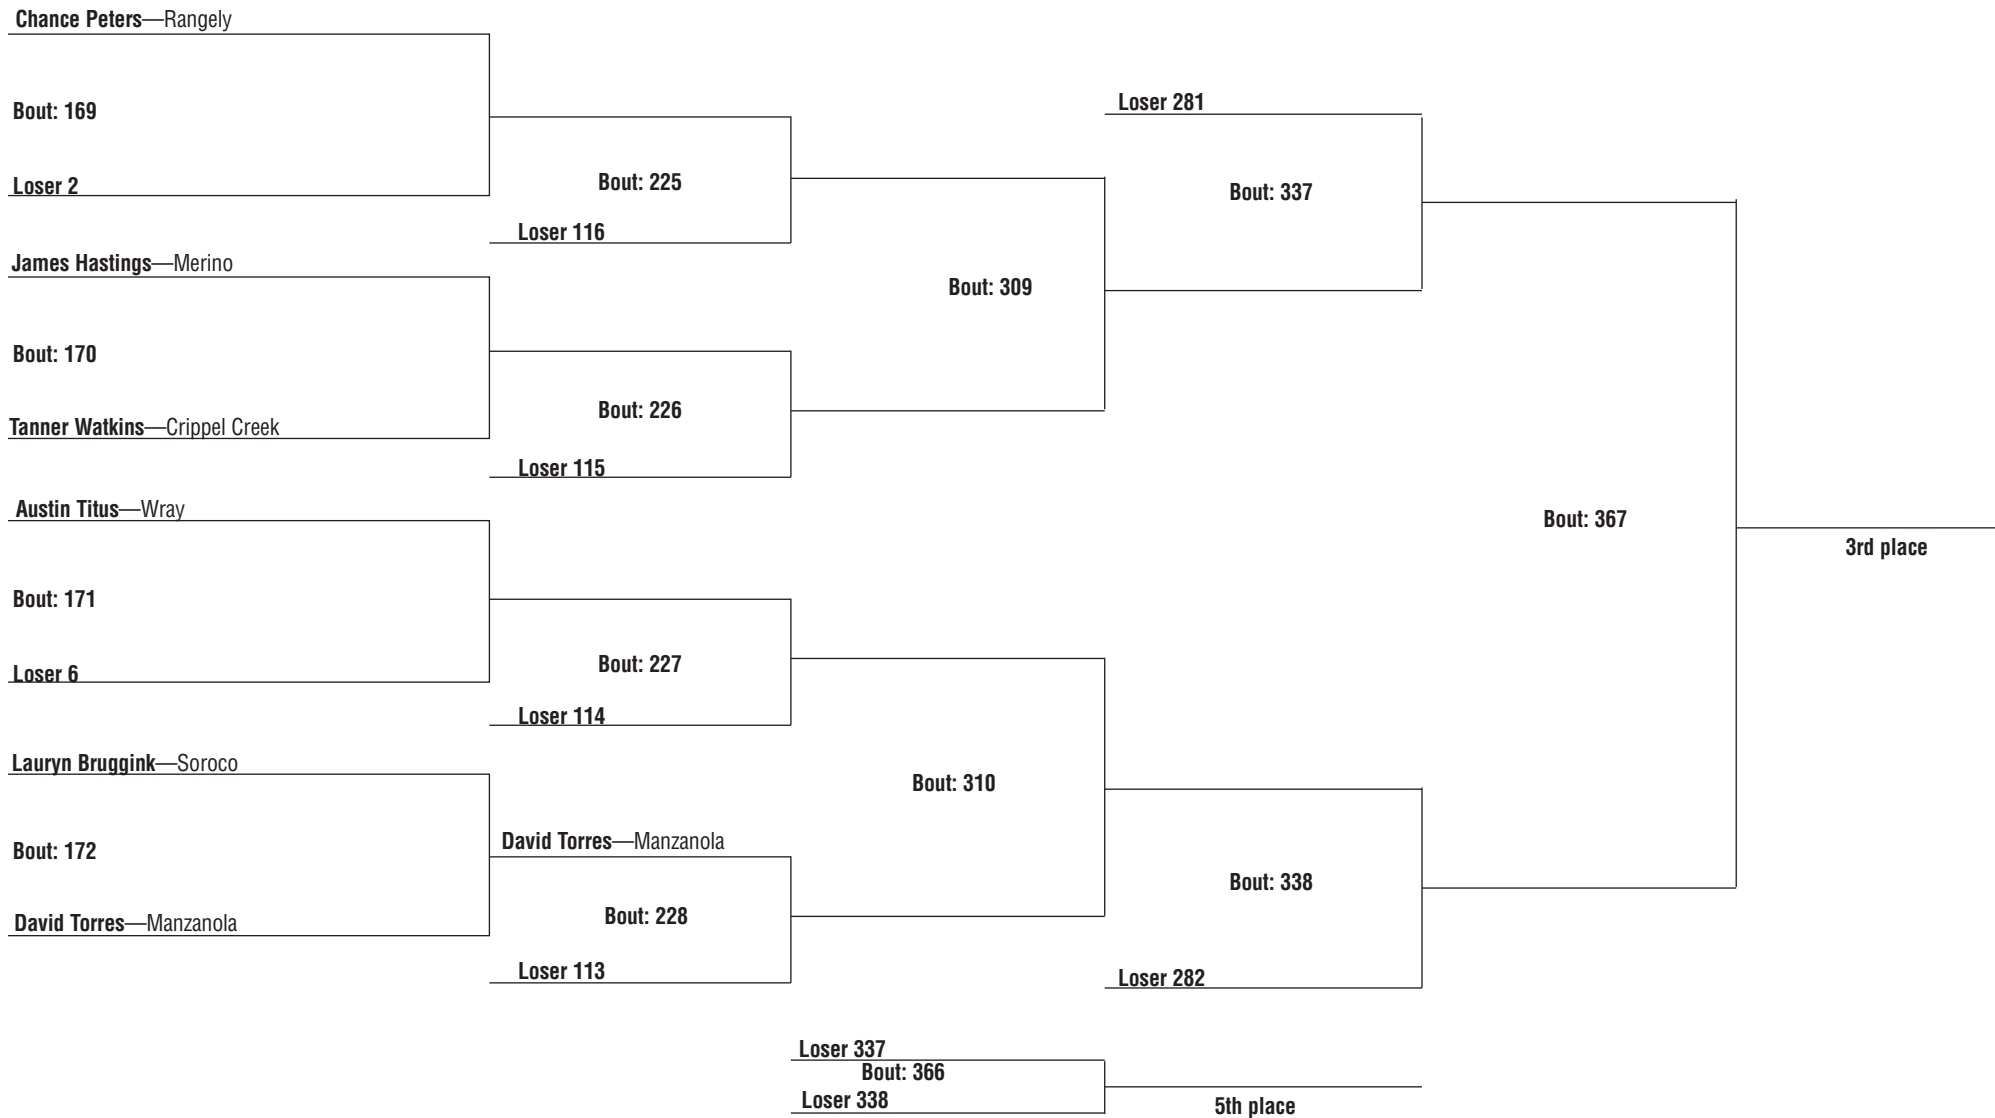

**2009 CHSAA 2A State Wrestling Tournament  
Feb. 19 to 21, 2009  
103-pound weight class**

**2009 CHSAA 2A State Wrestling Tournament**  
**Feb. 19 to 21, 2009**  
**119-pound weight class**

**2009 CHSAA 2A State Wrestling Tournament  
Feb. 19 to 21, 2009  
125-pound weight class**

**2009 CHSAA AA State Wrestling Tournament**  
**Feb. 19 to 21, 2009**  
**130-pound weight class**

**2009 CHSAA 2A State Wrestling Tournament**  
**Feb. 19 to 21, 2009**  
**145-pound weight class**

**2009 CHSAA 2A State Wrestling Tournament**  
**Feb. 19 to 21, 2009**  
**152-pound weight class**

**2009 CHSAA 2A State Wrestling Tournament**  
**Feb. 19 to 21, 2009**  
**160-pound weight class**

**2009 CHSAA 2A State Wrestling Tournament**  
**Feb. 19 to 21, 2009**  
**189-pound weight class**

**2009 CHSAA 2A State Wrestling Tournament**  
**Feb. 19 to 21, 2009**  
**215-pound weight class**