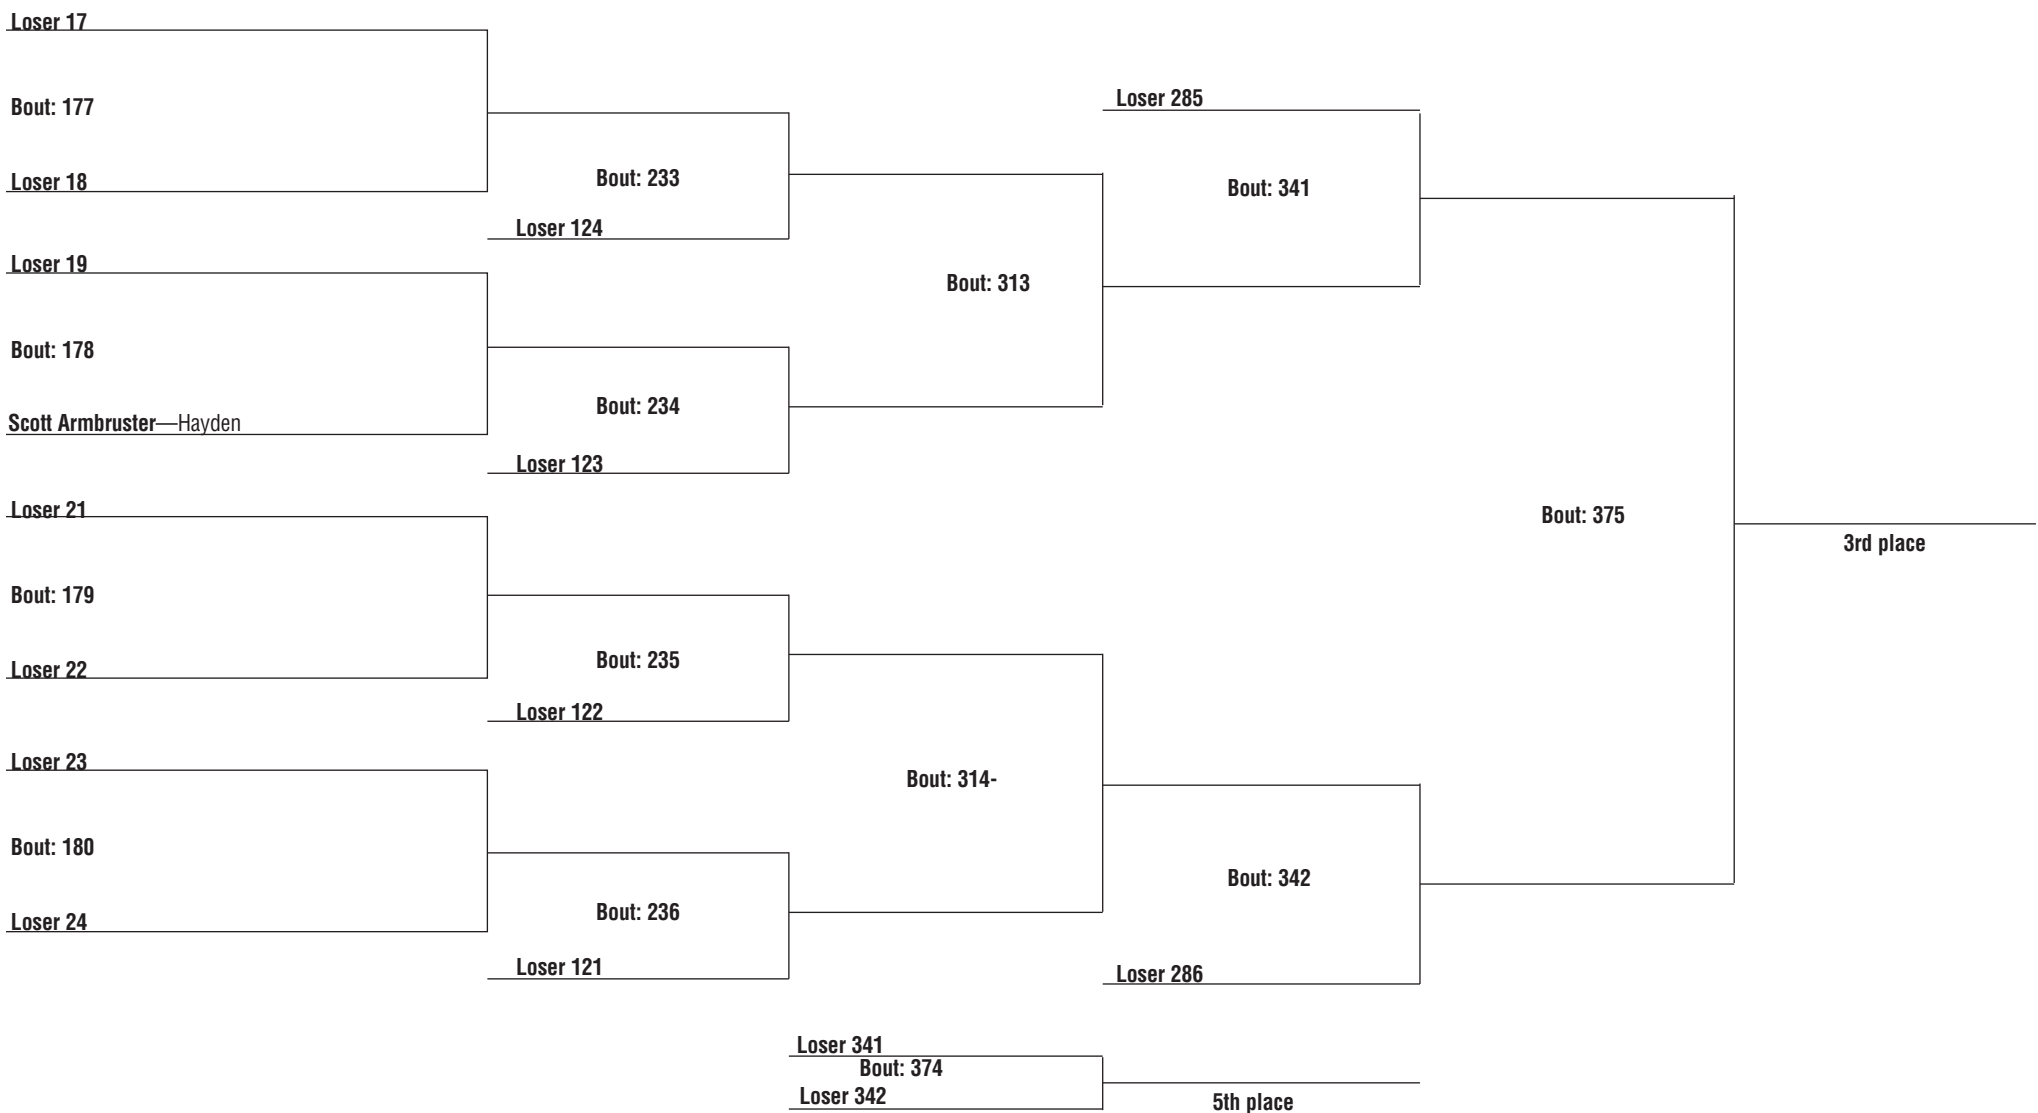

**2009 CHSAA 2A State Wrestling Tournament  
Feb. 19 to 21, 2009  
103-pound weight class**

**2009 CHSAA 2A State Wrestling Tournament**  
**Feb. 19 to 21, 2009**  
**119-pound weight class**

**2009 CHSAA 2A State Wrestling Tournament  
Feb. 19 to 21, 2009  
125-pound weight class**

**2009 CHSAA AA State Wrestling Tournament**  
**Feb. 19 to 21, 2009**  
**130-pound weight class**

**2009 CHSAA 2A State Wrestling Tournament**  
**Feb. 19 to 21, 2009**  
**145-pound weight class**

**2009 CHSAA 2A State Wrestling Tournament**  
**Feb. 19 to 21, 2009**  
**152-pound weight class**

**2009 CHSAA 2A State Wrestling Tournament**  
**Feb. 19 to 21, 2009**  
**160-pound weight class**

**2009 CHSAA 2A State Wrestling Tournament**  
**Feb. 19 to 21, 2009**  
**189-pound weight class**

**2009 CHSAA 2A State Wrestling Tournament**  
**Feb. 19 to 21, 2009**  
**215-pound weight class**