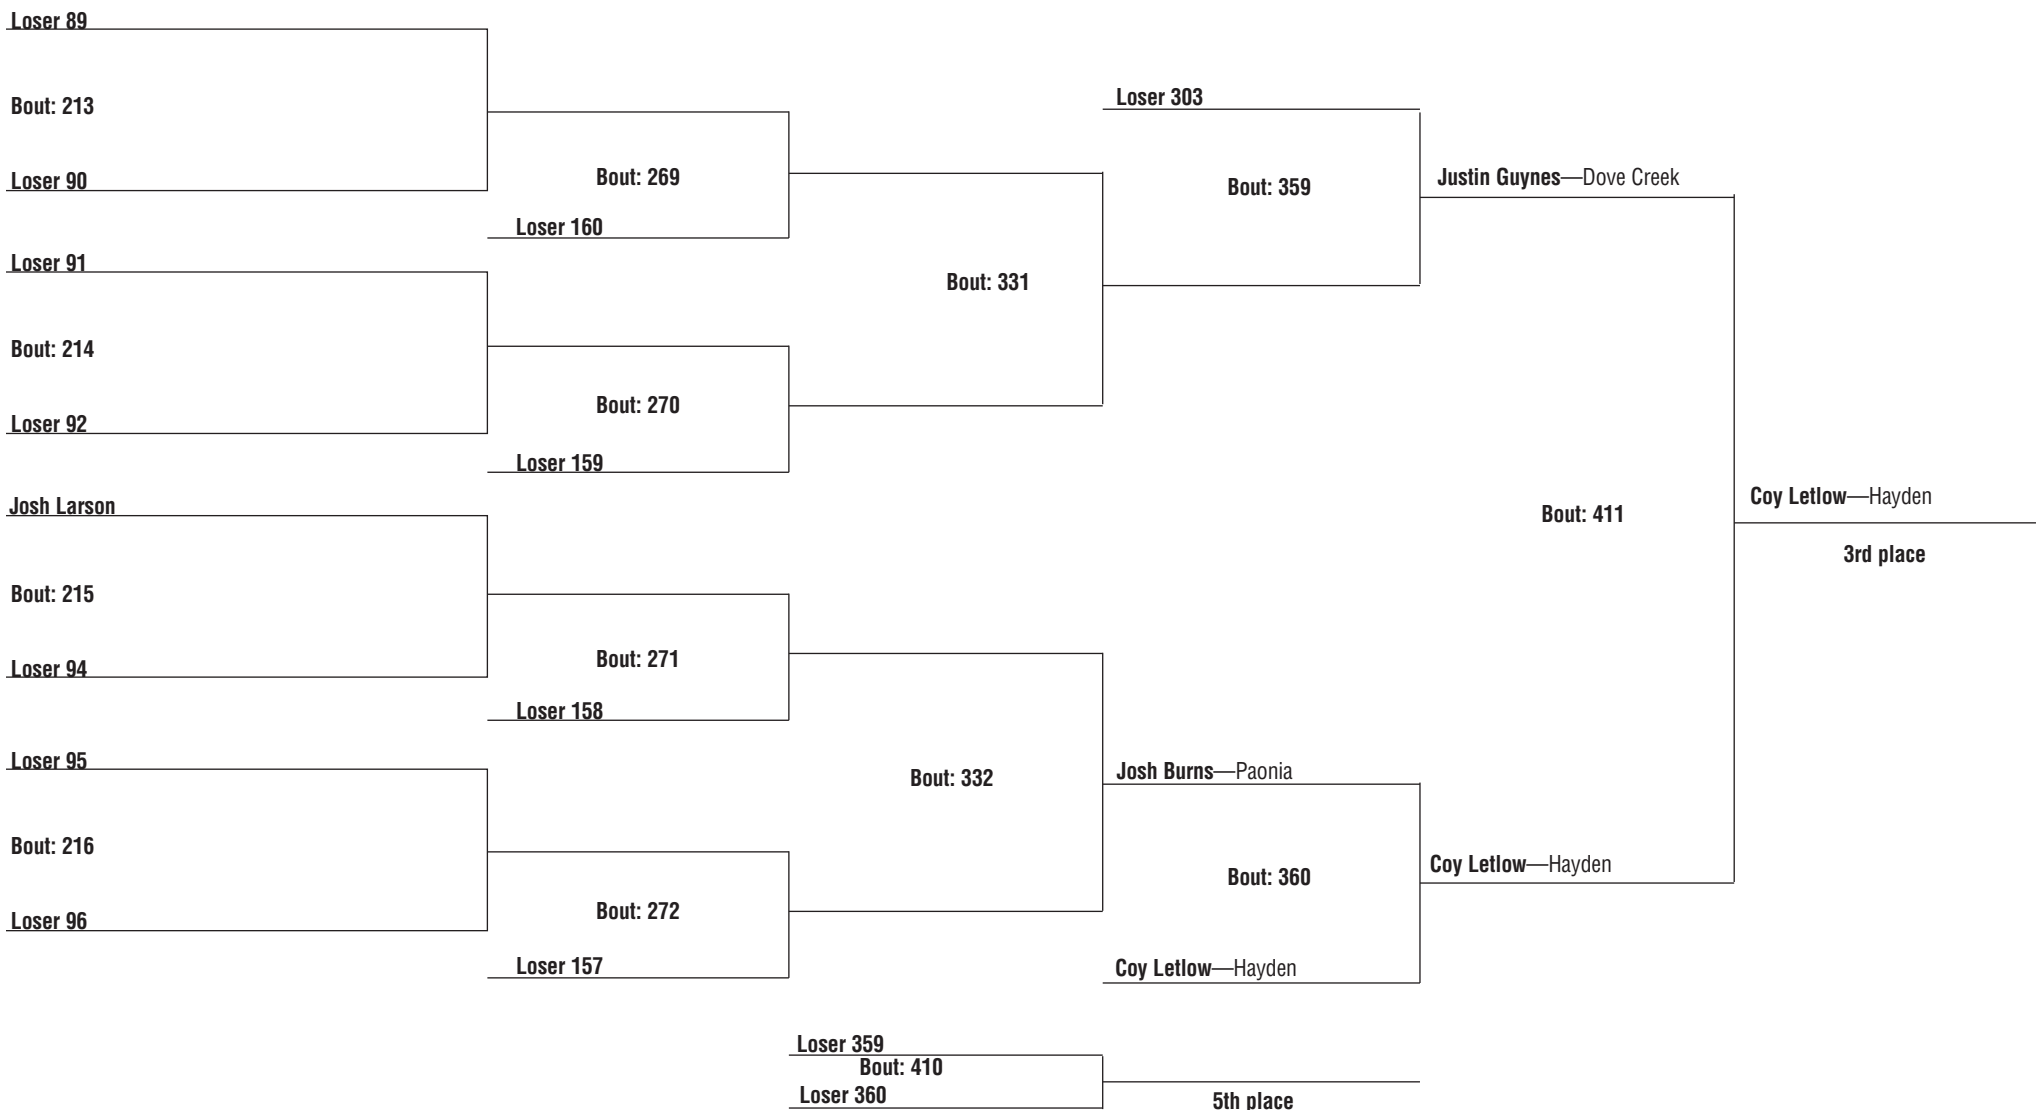

2009 CHSAA 2A State Wrestling Tournament
Feb. 19 to 21, 2009
189-pound weight class