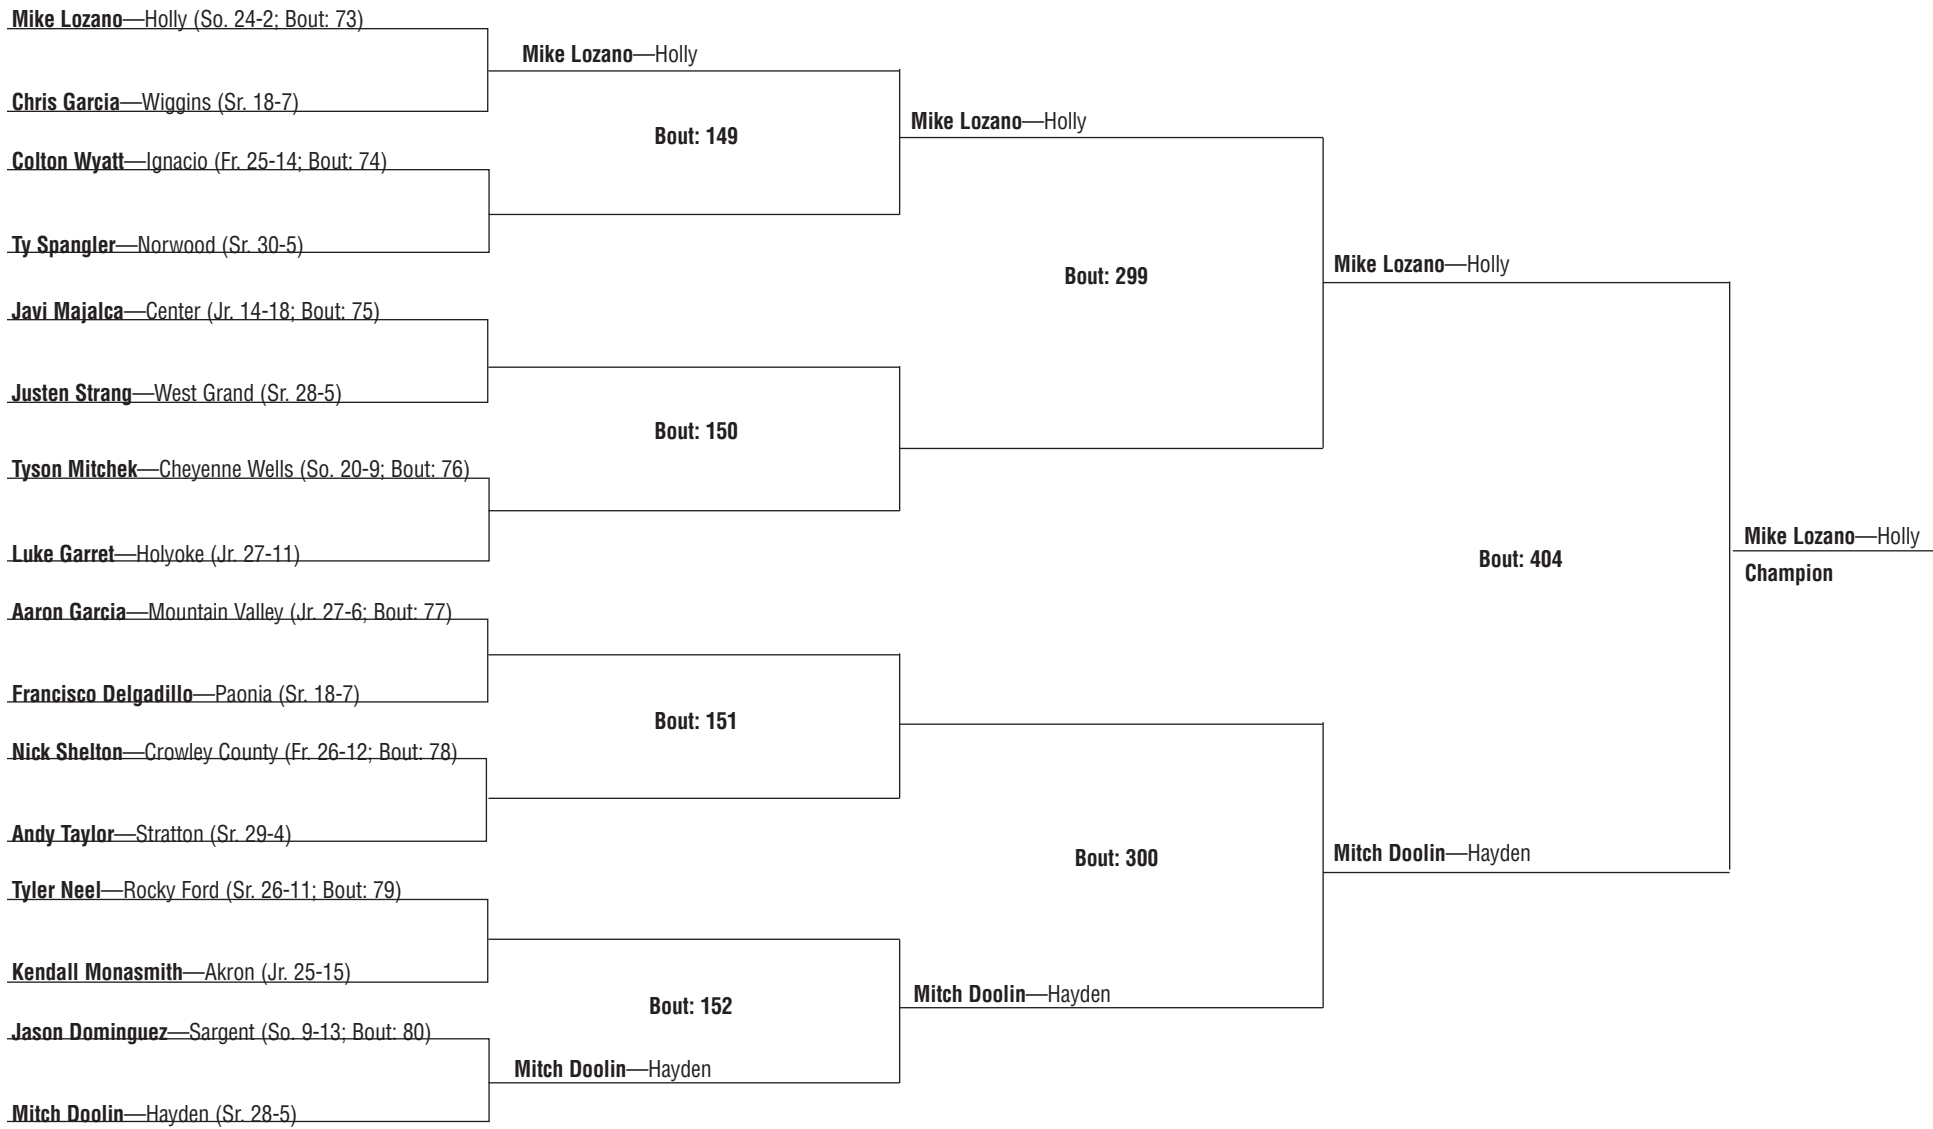

2009 CHSAA 2A State Wrestling Tournament
Feb. 19 to 21, 2009
160-pound weight class