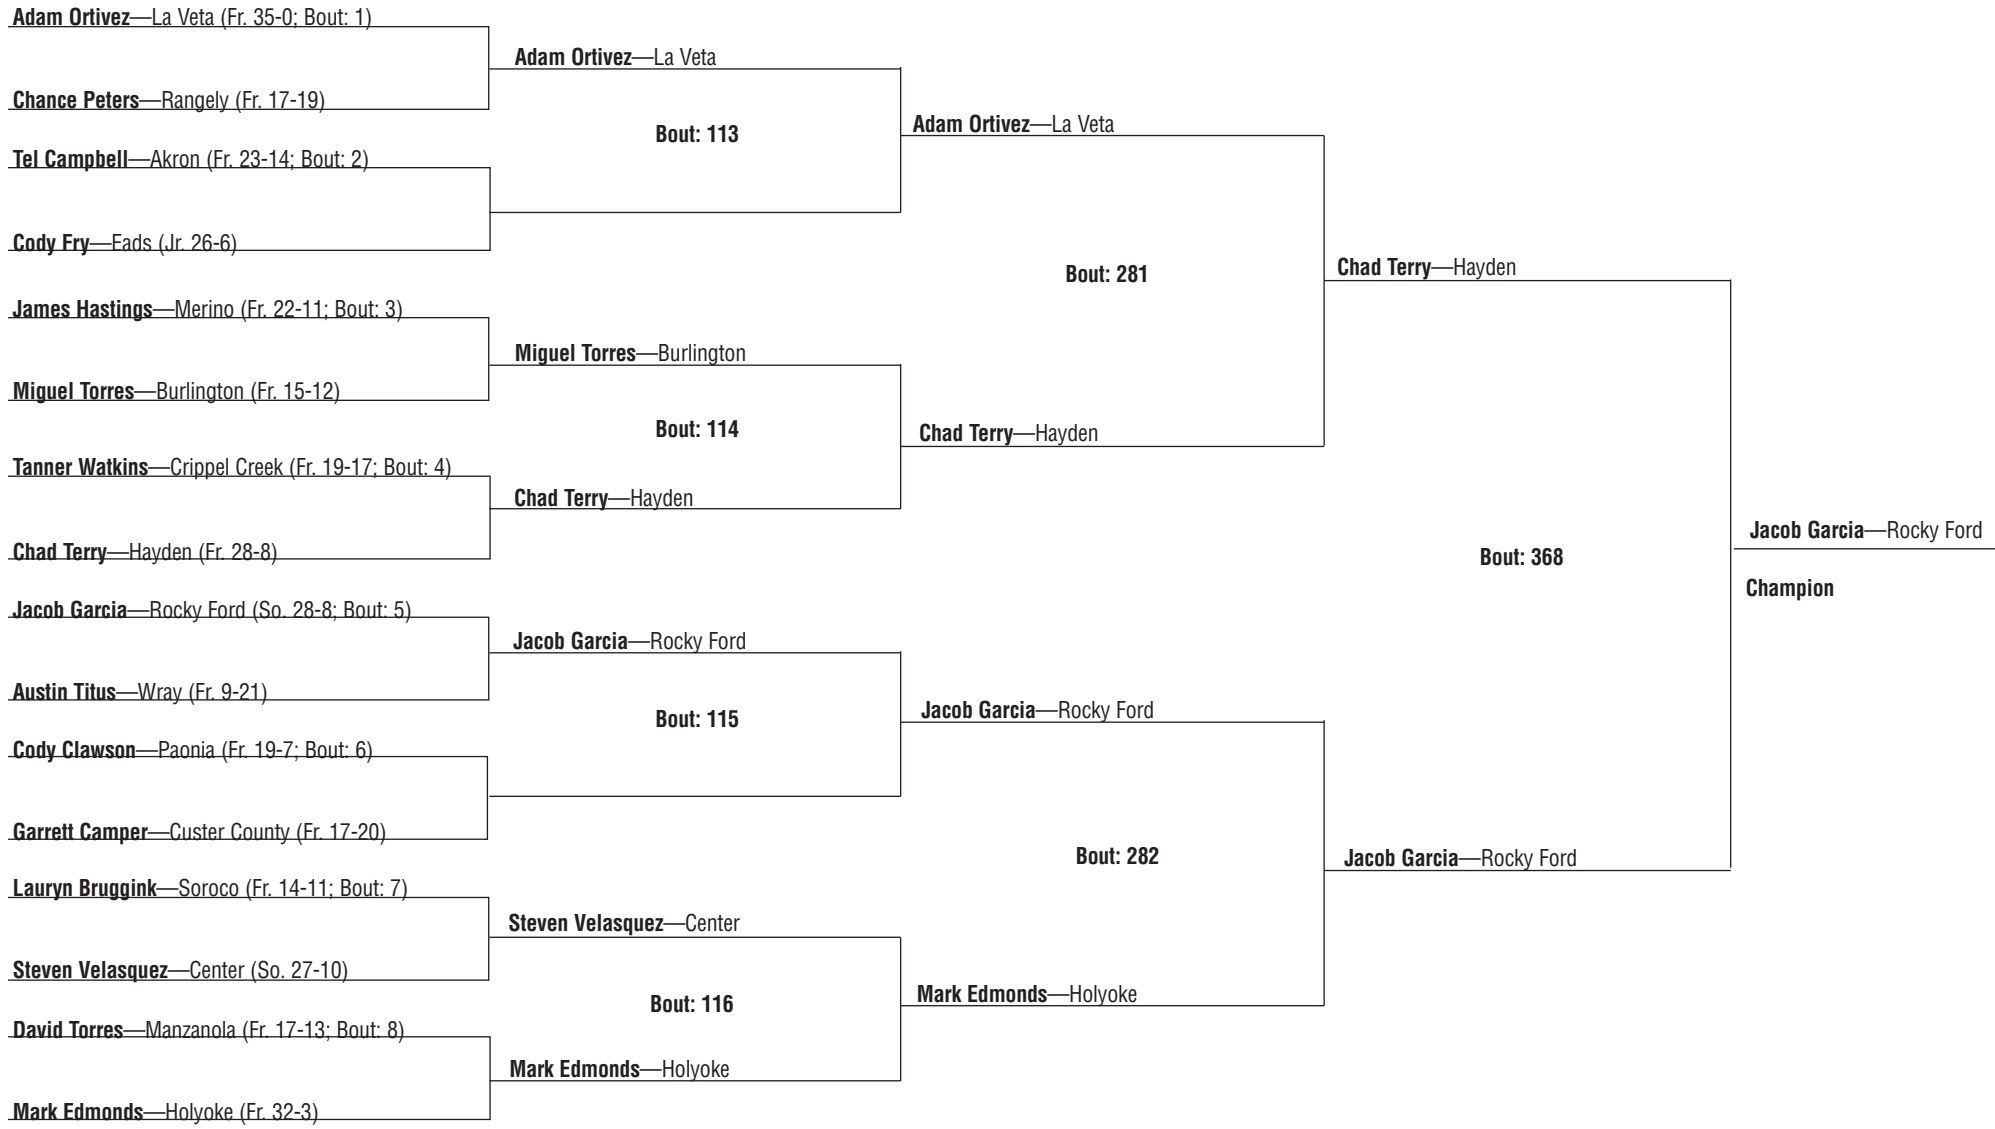

**2009 CHSAA 2A State Wrestling Tournament  
Feb. 19 to 21, 2009  
103-pound weight class**

**2009 CHSAA 2A State Wrestling Tournament**  
**Feb. 19 to 21, 2009**  
**119-pound weight class**

**2009 CHSAA 2A State Wrestling Tournament  
Feb. 19 to 21, 2009  
125-pound weight class**

**2009 CHSAA AA State Wrestling Tournament**  
**Feb. 19 to 21, 2009**  
**130-pound weight class**

**2009 CHSAA 2A State Wrestling Tournament**  
**Feb. 19 to 21, 2009**  
**145-pound weight class**

**2009 CHSAA 2A State Wrestling Tournament**  
**Feb. 19 to 21, 2009**  
**152-pound weight class**