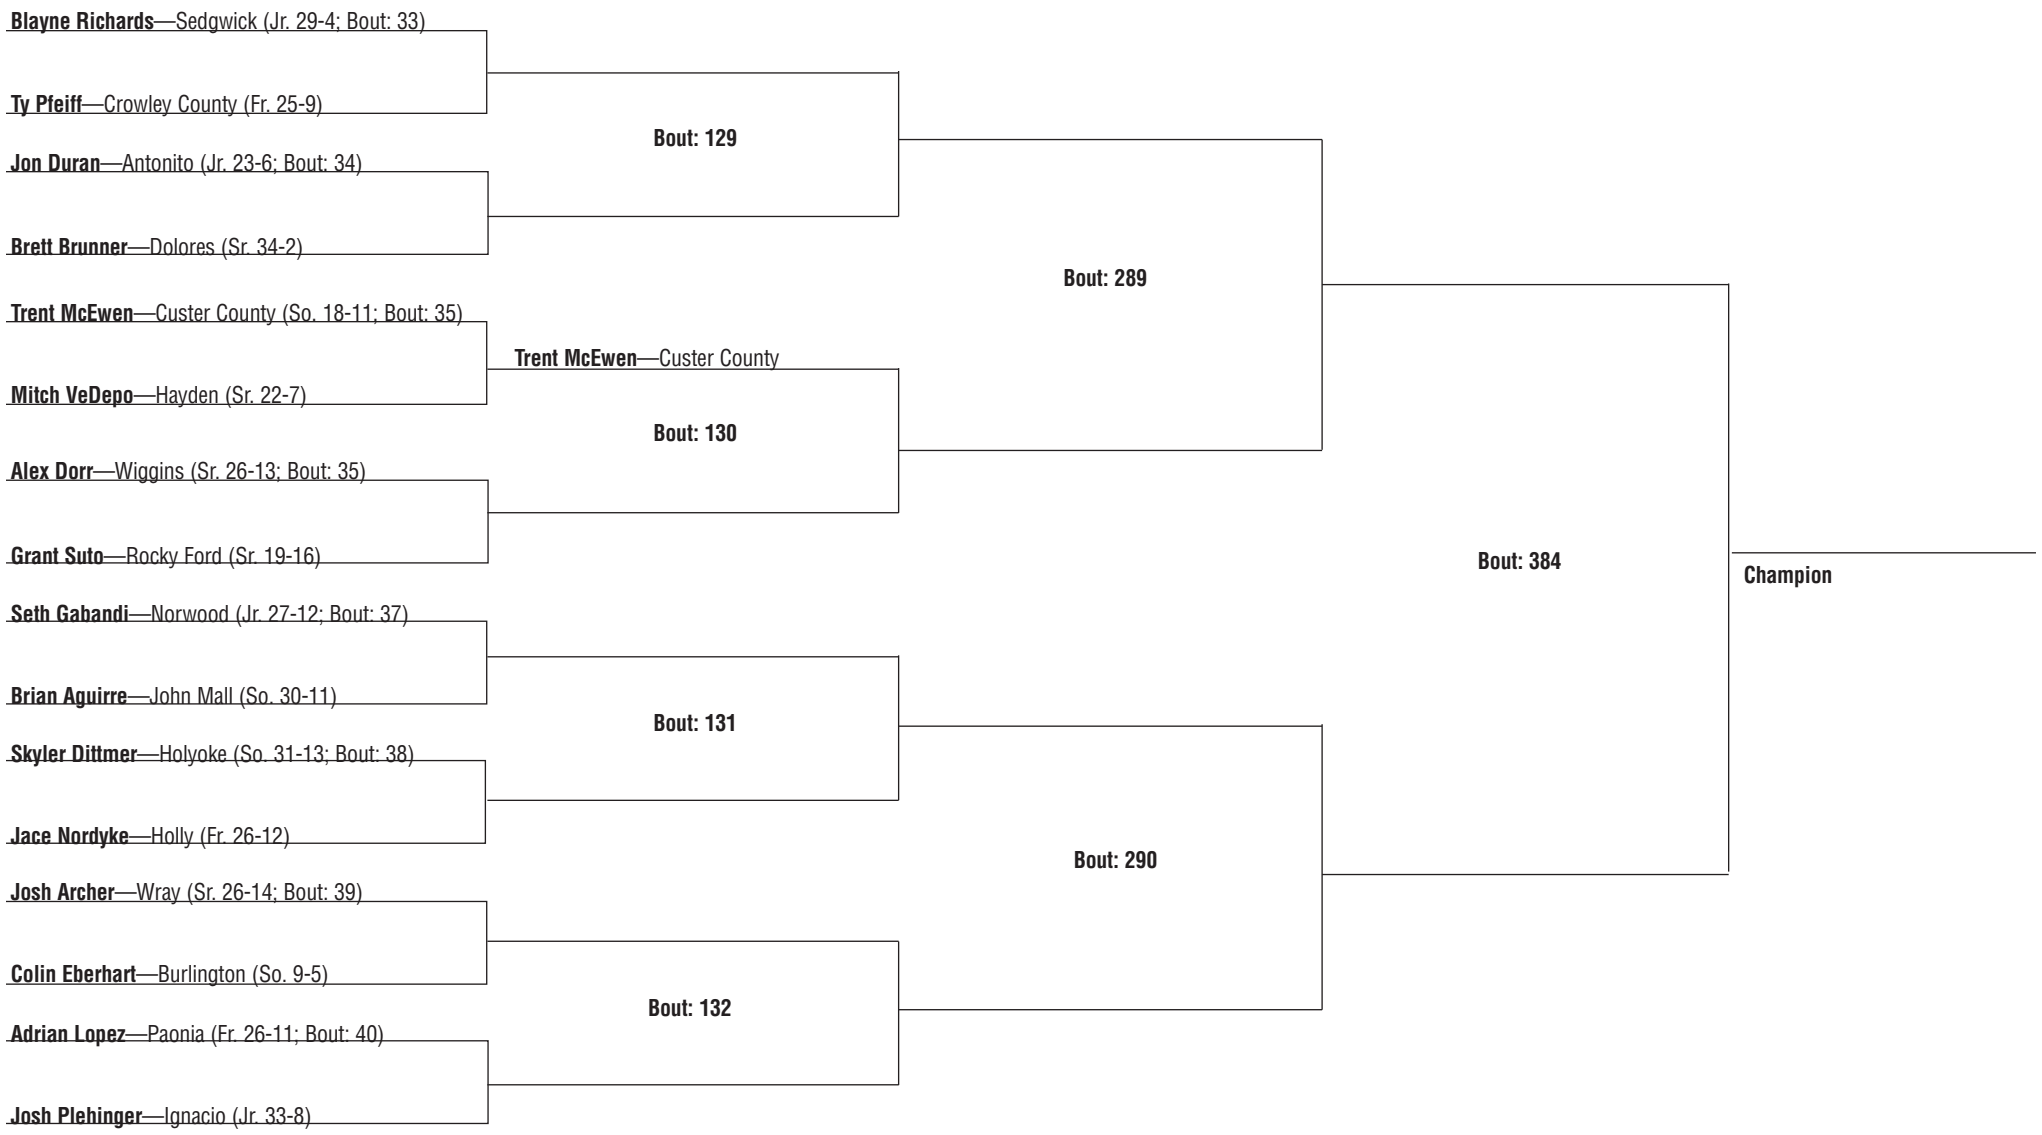

**2009 CHSAA 2A State Wrestling Tournament  
Feb. 19 to 21, 2009  
103-pound weight class**

**2009 CHSAA 2A State Wrestling Tournament**  
**Feb. 19 to 21, 2009**  
**119-pound weight class**

**2009 CHSAA 2A State Wrestling Tournament  
Feb. 19 to 21, 2009  
125-pound weight class**

**2009 CHSAA AA State Wrestling Tournament**  
**Feb. 19 to 21, 2009**  
**130-pound weight class**

**2009 CHSAA 2A State Wrestling Tournament**  
**Feb. 19 to 21, 2009**  
**145-pound weight class**

**2009 CHSAA 2A State Wrestling Tournament**  
**Feb. 19 to 21, 2009**  
**152-pound weight class**