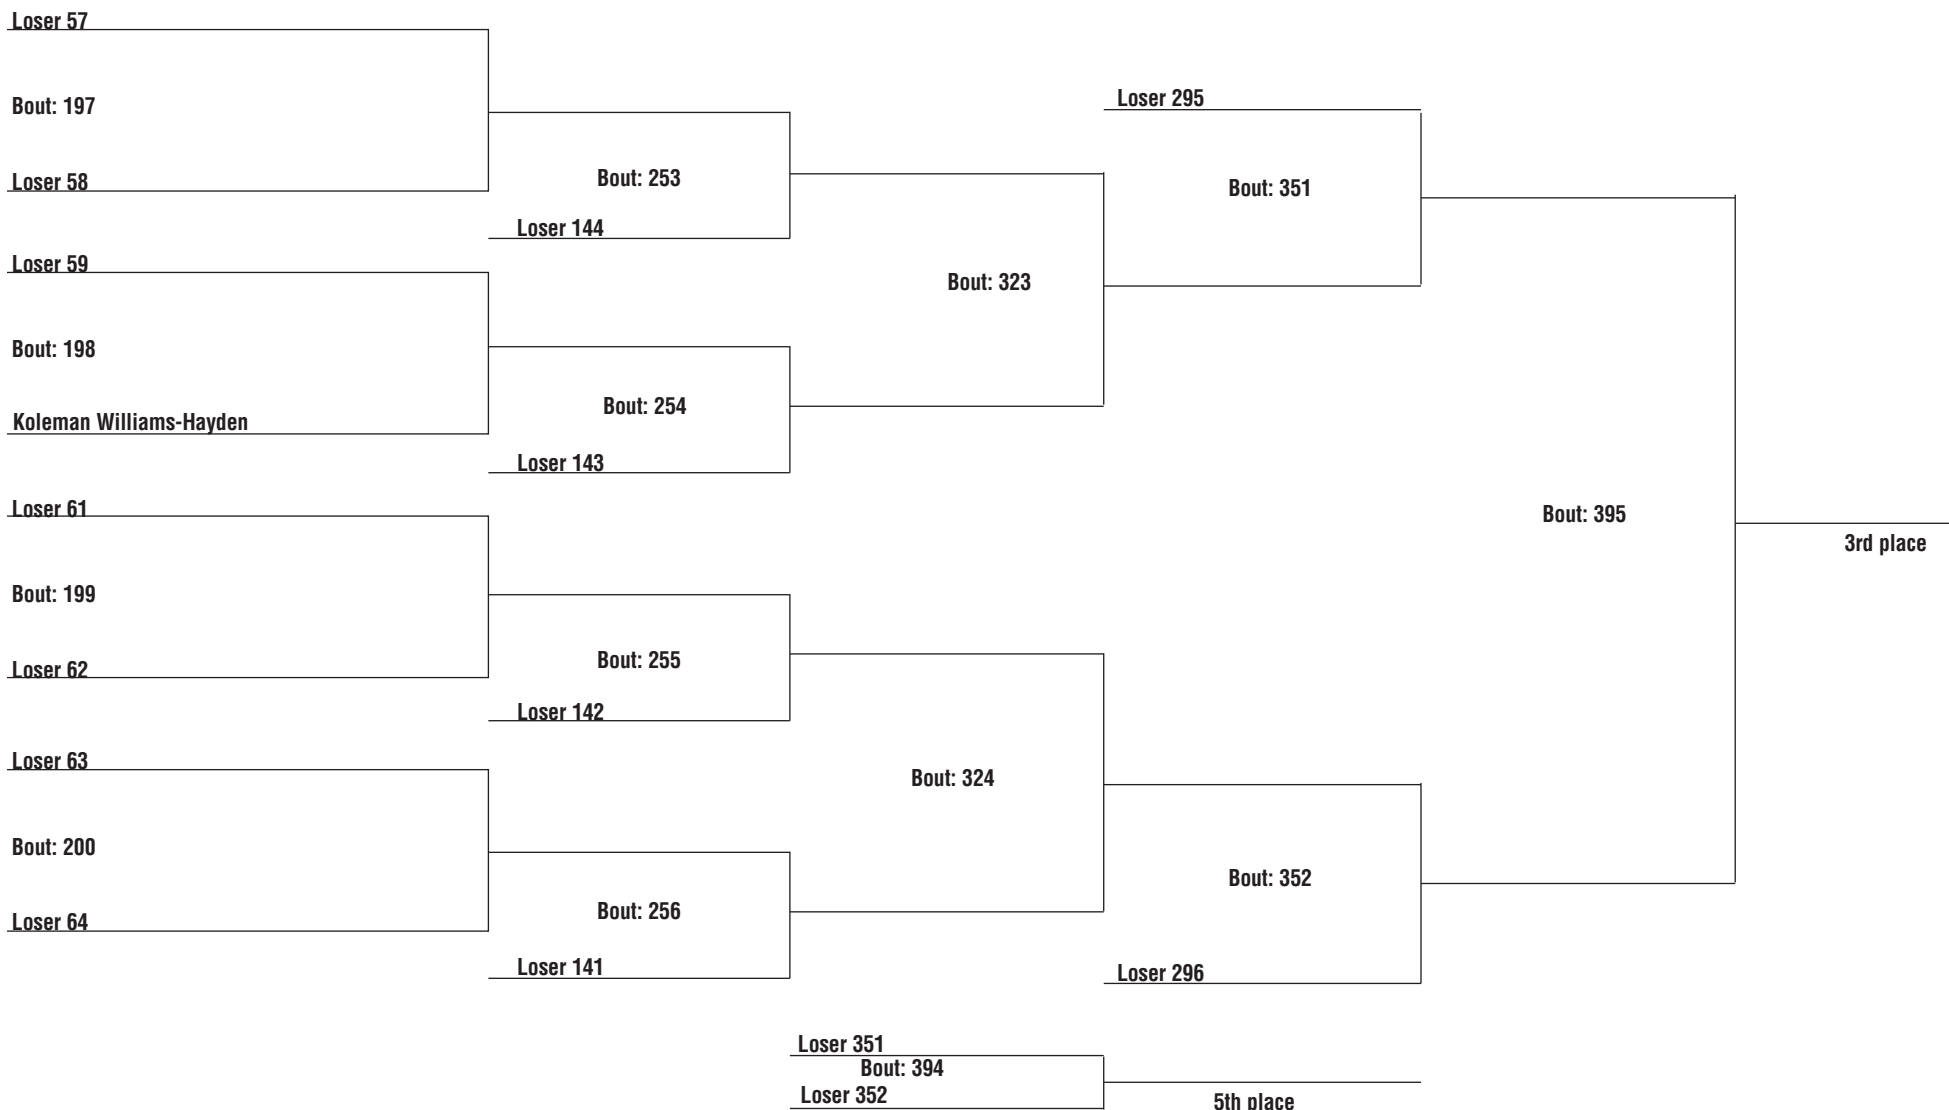

**2009 CHSAA 2A State Wrestling Tournament  
Feb. 19 to 21, 2009  
103-pound weight class**

**2009 CHSAA 2A State Wrestling Tournament**  
**Feb. 19 to 21, 2009**  
**119-pound weight class**

**2009 CHSAA 2A State Wrestling Tournament  
Feb. 19 to 21, 2009  
125-pound weight class**

**2009 CHSAA AA State Wrestling Tournament**  
**Feb. 19 to 21, 2009**  
**130-pound weight class**

**2009 CHSAA 2A State Wrestling Tournament**  
**Feb. 19 to 21, 2009**  
**145-pound weight class**

**2009 CHSAA 2A State Wrestling Tournament**  
**Feb. 19 to 21, 2009**  
**152-pound weight class**

**2009 CHSAA 2A State Wrestling Tournament**  
**Feb. 19 to 21, 2009**  
**160-pound weight class**

**2009 CHSAA 2A State Wrestling Tournament**  
**Feb. 19 to 21, 2009**  
**189-pound weight class**

**2009 CHSAA 2A State Wrestling Tournament**  
**Feb. 19 to 21, 2009**  
**215-pound weight class**