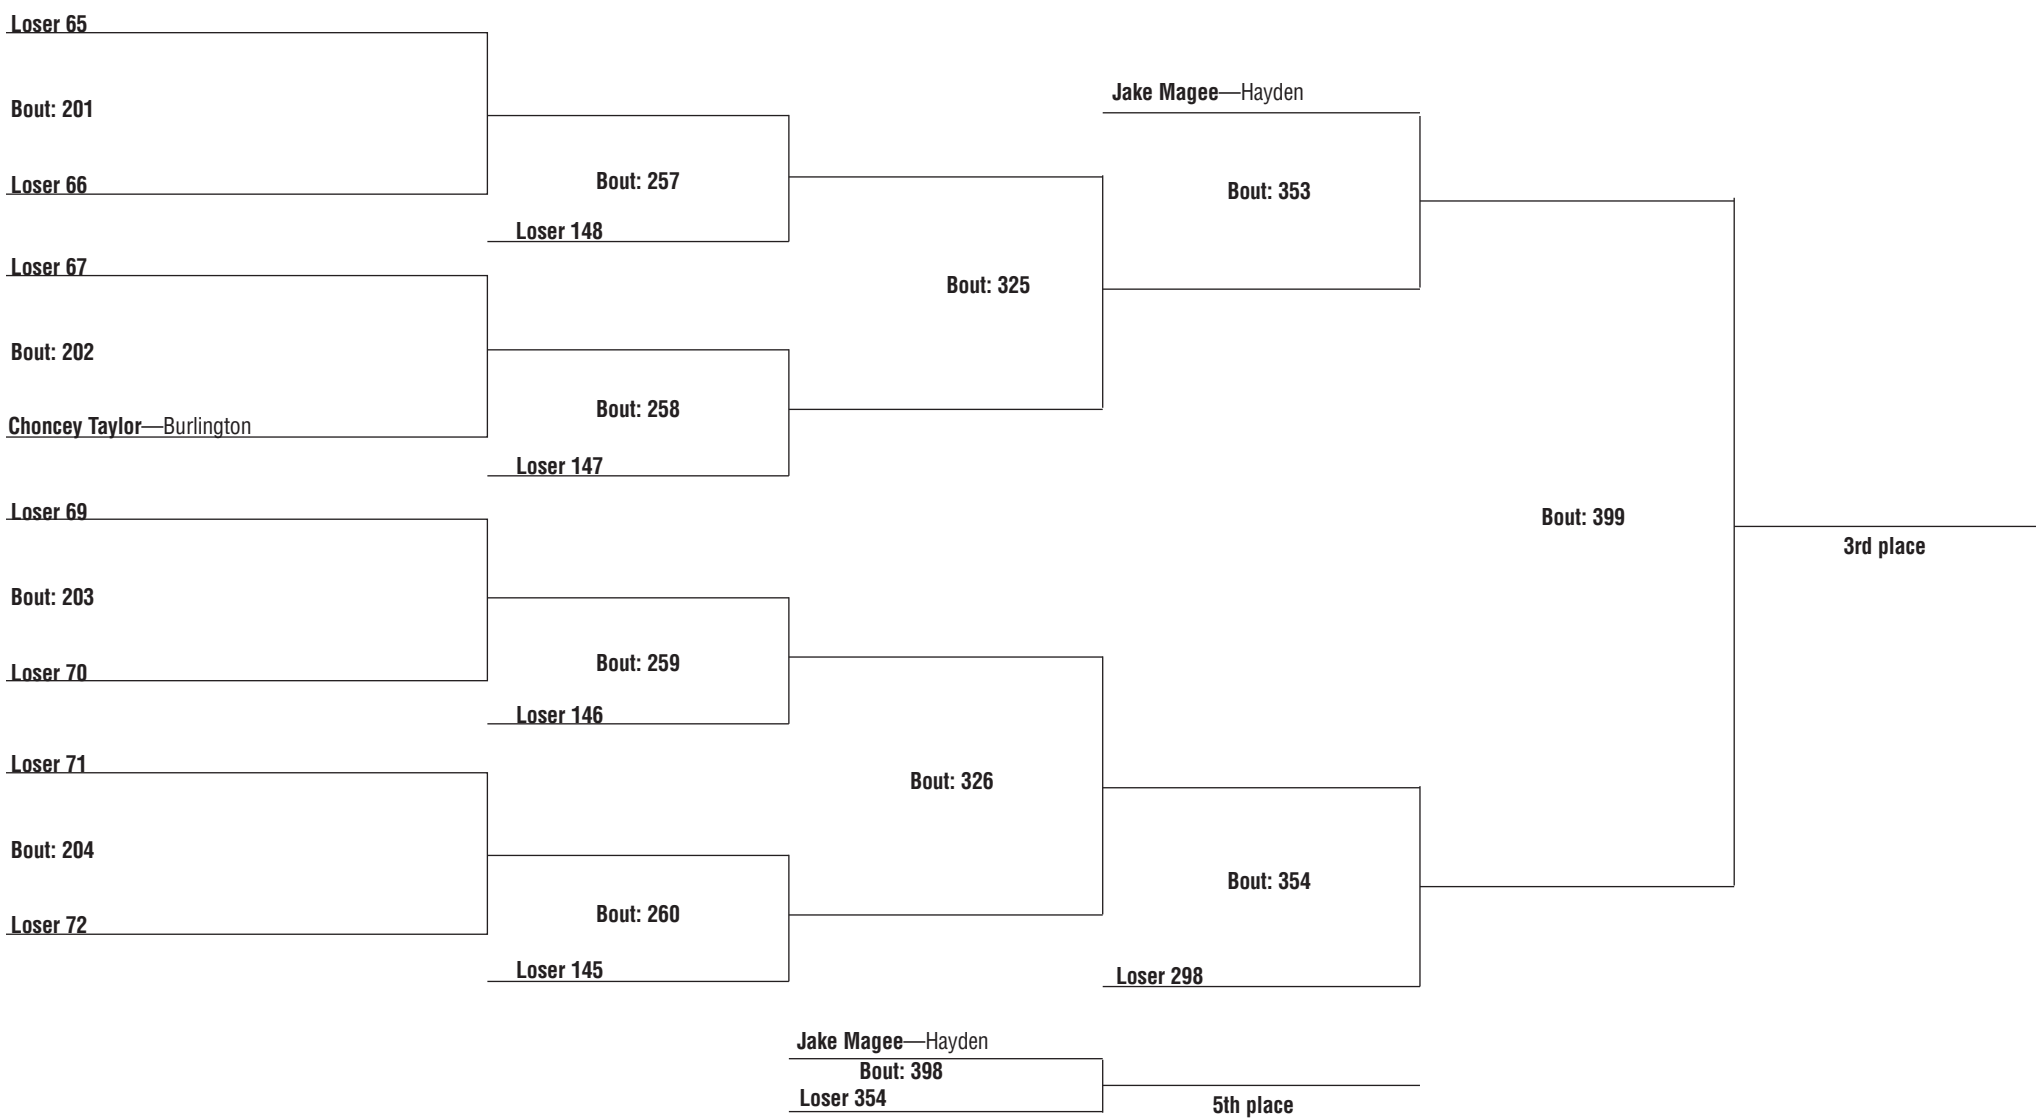

**2009 CHSAA 2A State Wrestling Tournament  
Feb. 19 to 21, 2009  
103-pound weight class**

**2009 CHSAA 2A State Wrestling Tournament**  
**Feb. 19 to 21, 2009**  
**119-pound weight class**

**2009 CHSAA 2A State Wrestling Tournament  
Feb. 19 to 21, 2009  
125-pound weight class**

**2009 CHSAA AA State Wrestling Tournament**  
**Feb. 19 to 21, 2009**  
**130-pound weight class**

**2009 CHSAA 2A State Wrestling Tournament**  
**Feb. 19 to 21, 2009**  
**145-pound weight class**

**2009 CHSAA 2A State Wrestling Tournament**  
**Feb. 19 to 21, 2009**  
**152-pound weight class**