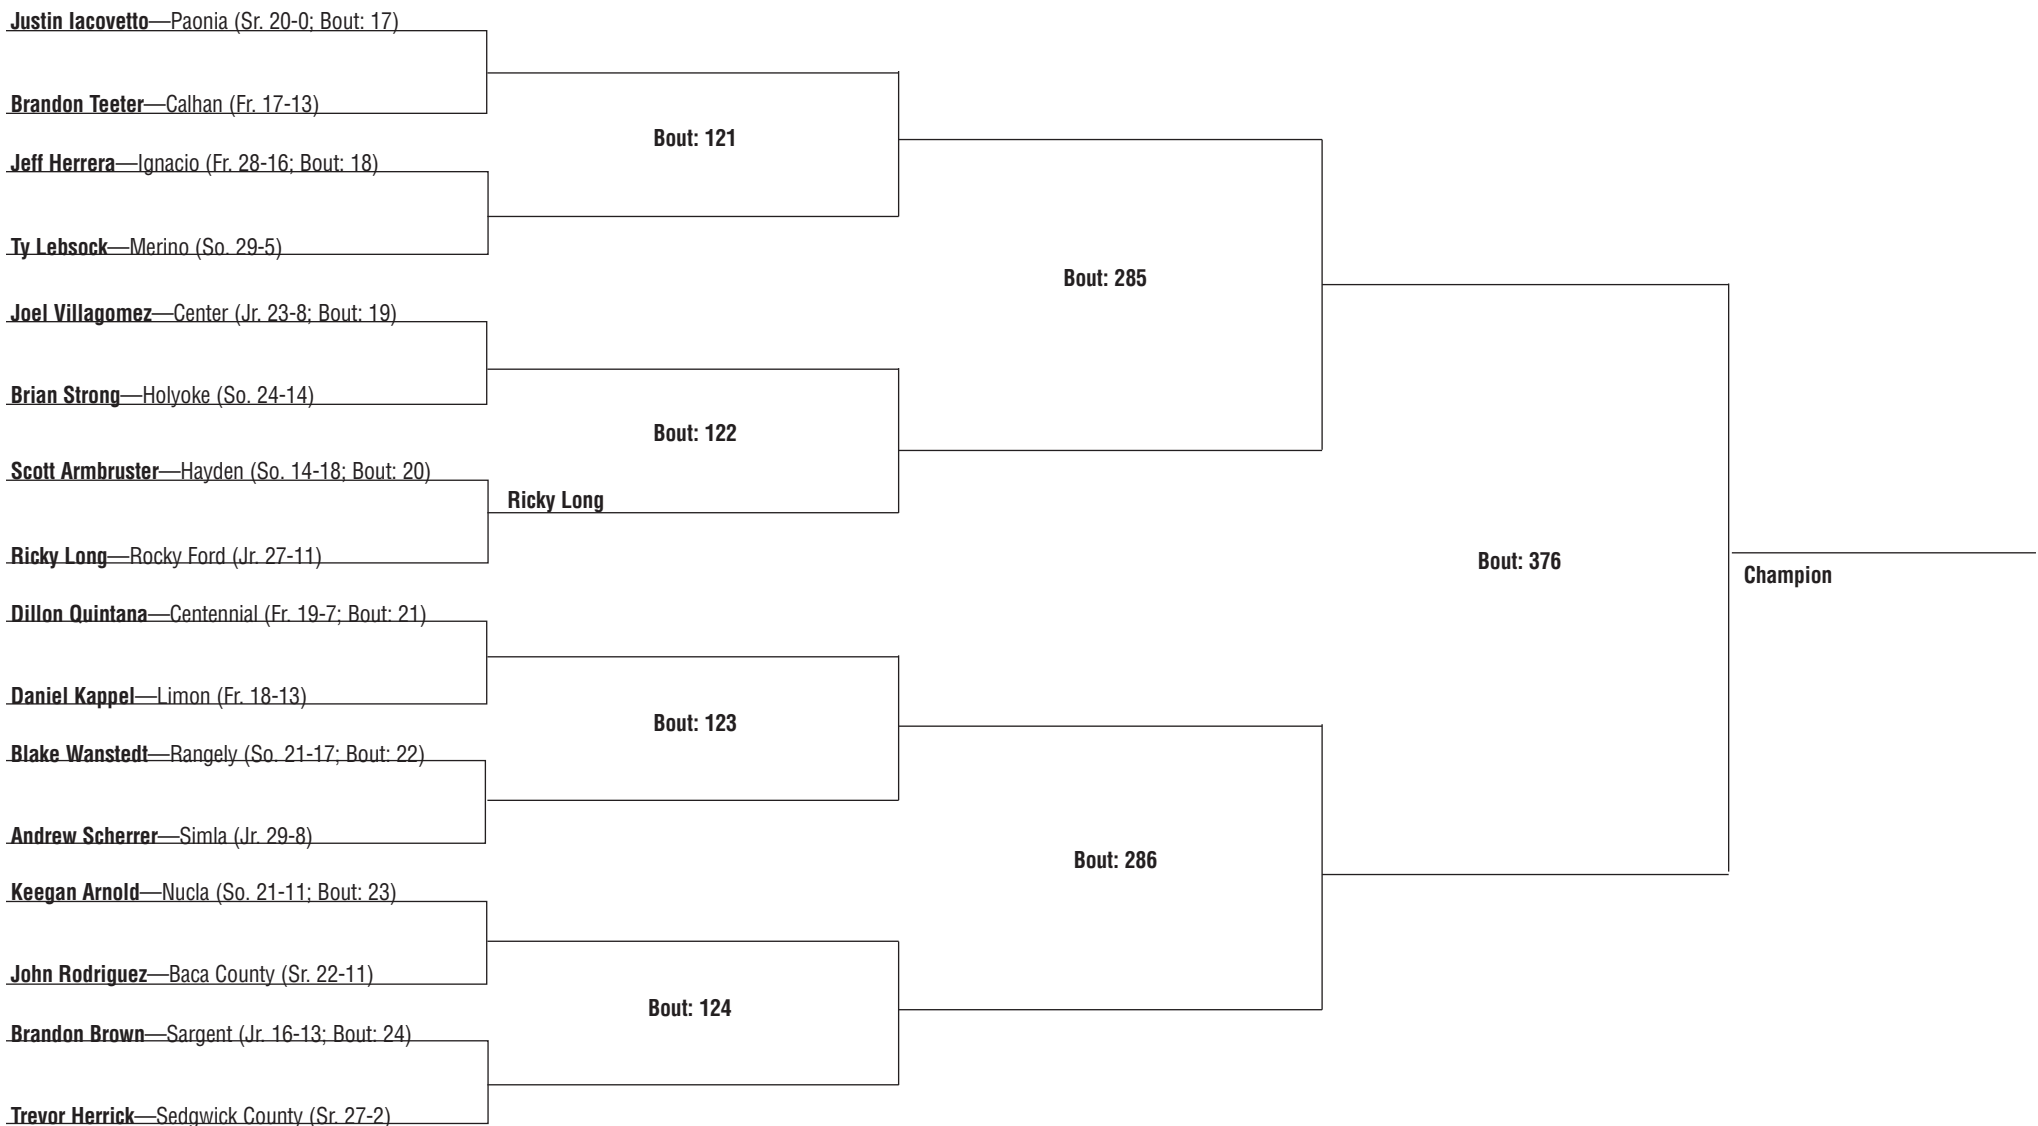

**2009 CHSAA 2A State Wrestling Tournament  
Feb. 19 to 21, 2009  
103-pound weight class**

**2009 CHSAA 2A State Wrestling Tournament**  
**Feb. 19 to 21, 2009**  
**119-pound weight class**

**2009 CHSAA 2A State Wrestling Tournament  
Feb. 19 to 21, 2009  
125-pound weight class**

**2009 CHSAA AA State Wrestling Tournament**  
**Feb. 19 to 21, 2009**  
**130-pound weight class**

**2009 CHSAA 2A State Wrestling Tournament**  
**Feb. 19 to 21, 2009**  
**145-pound weight class**

**2009 CHSAA 2A State Wrestling Tournament**  
**Feb. 19 to 21, 2009**  
**152-pound weight class**