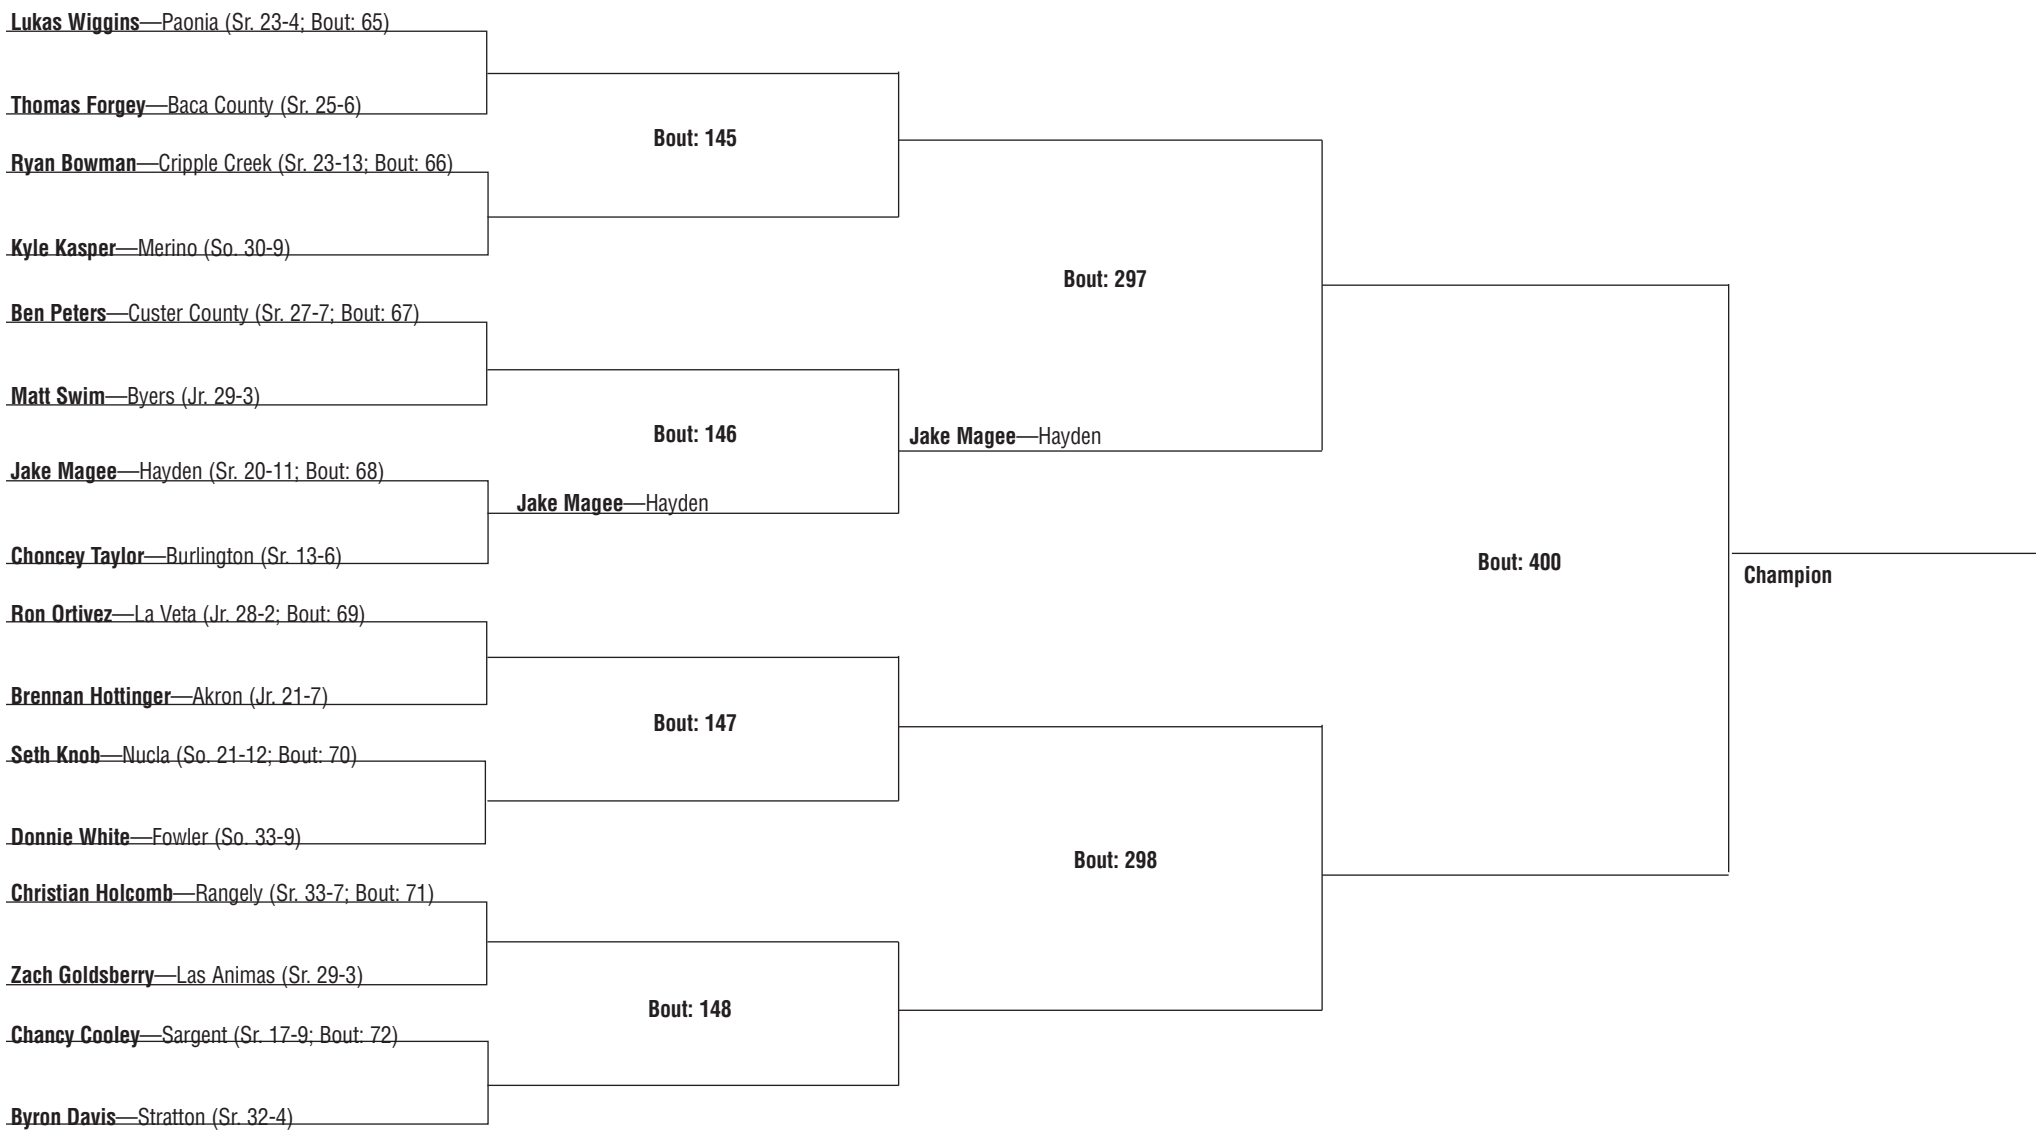

2009 CHSAA 2A State Wrestling Tournament
Feb. 19 to 21, 2009
152-pound weight class