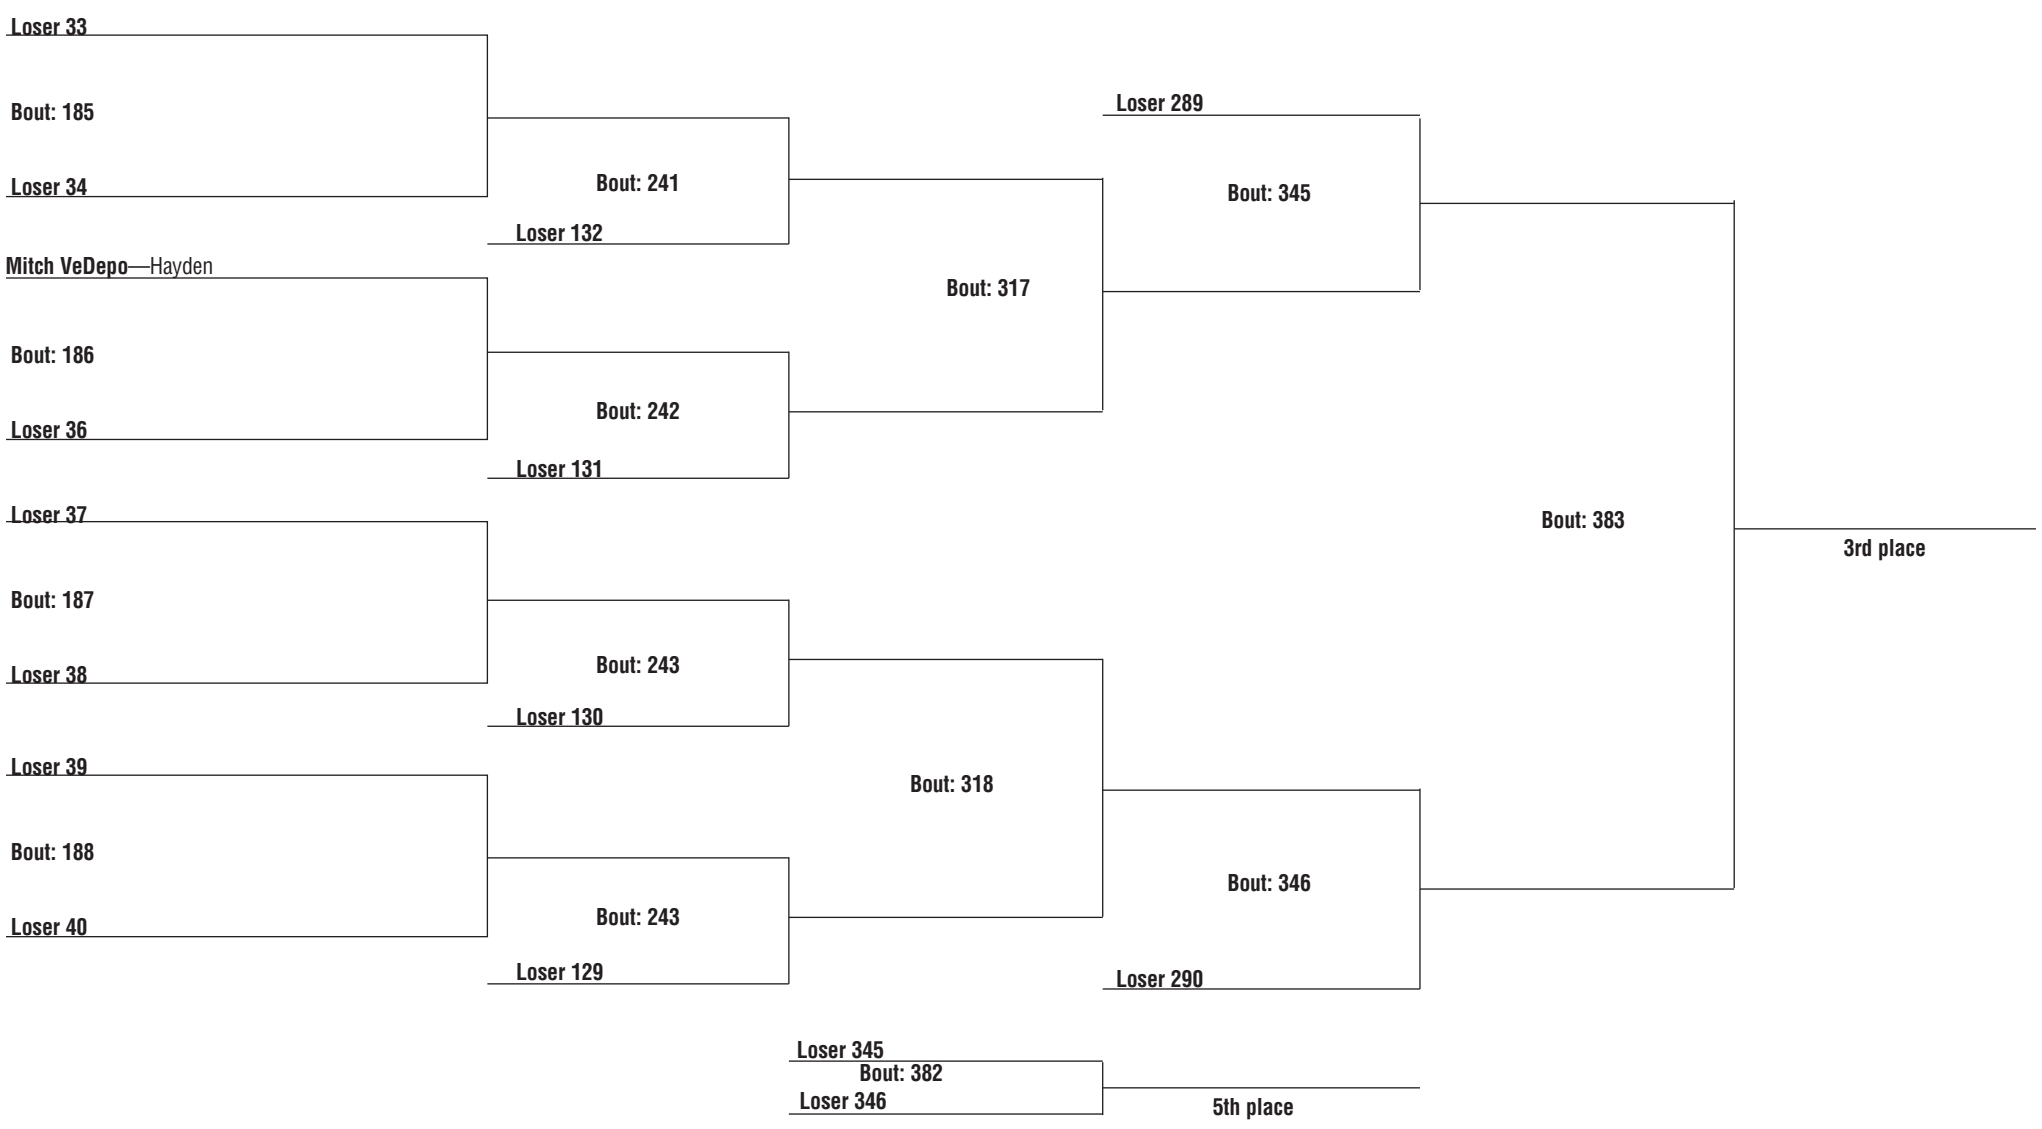

**2009 CHSAA 2A State Wrestling Tournament  
Feb. 19 to 21, 2009  
103-pound weight class**

**2009 CHSAA 2A State Wrestling Tournament**  
**Feb. 19 to 21, 2009**  
**119-pound weight class**

**2009 CHSAA 2A State Wrestling Tournament  
Feb. 19 to 21, 2009  
125-pound weight class**

**2009 CHSAA AA State Wrestling Tournament**  
**Feb. 19 to 21, 2009**  
**130-pound weight class**

**2009 CHSAA 2A State Wrestling Tournament**  
**Feb. 19 to 21, 2009**  
**145-pound weight class**

**2009 CHSAA 2A State Wrestling Tournament**  
**Feb. 19 to 21, 2009**  
**152-pound weight class**