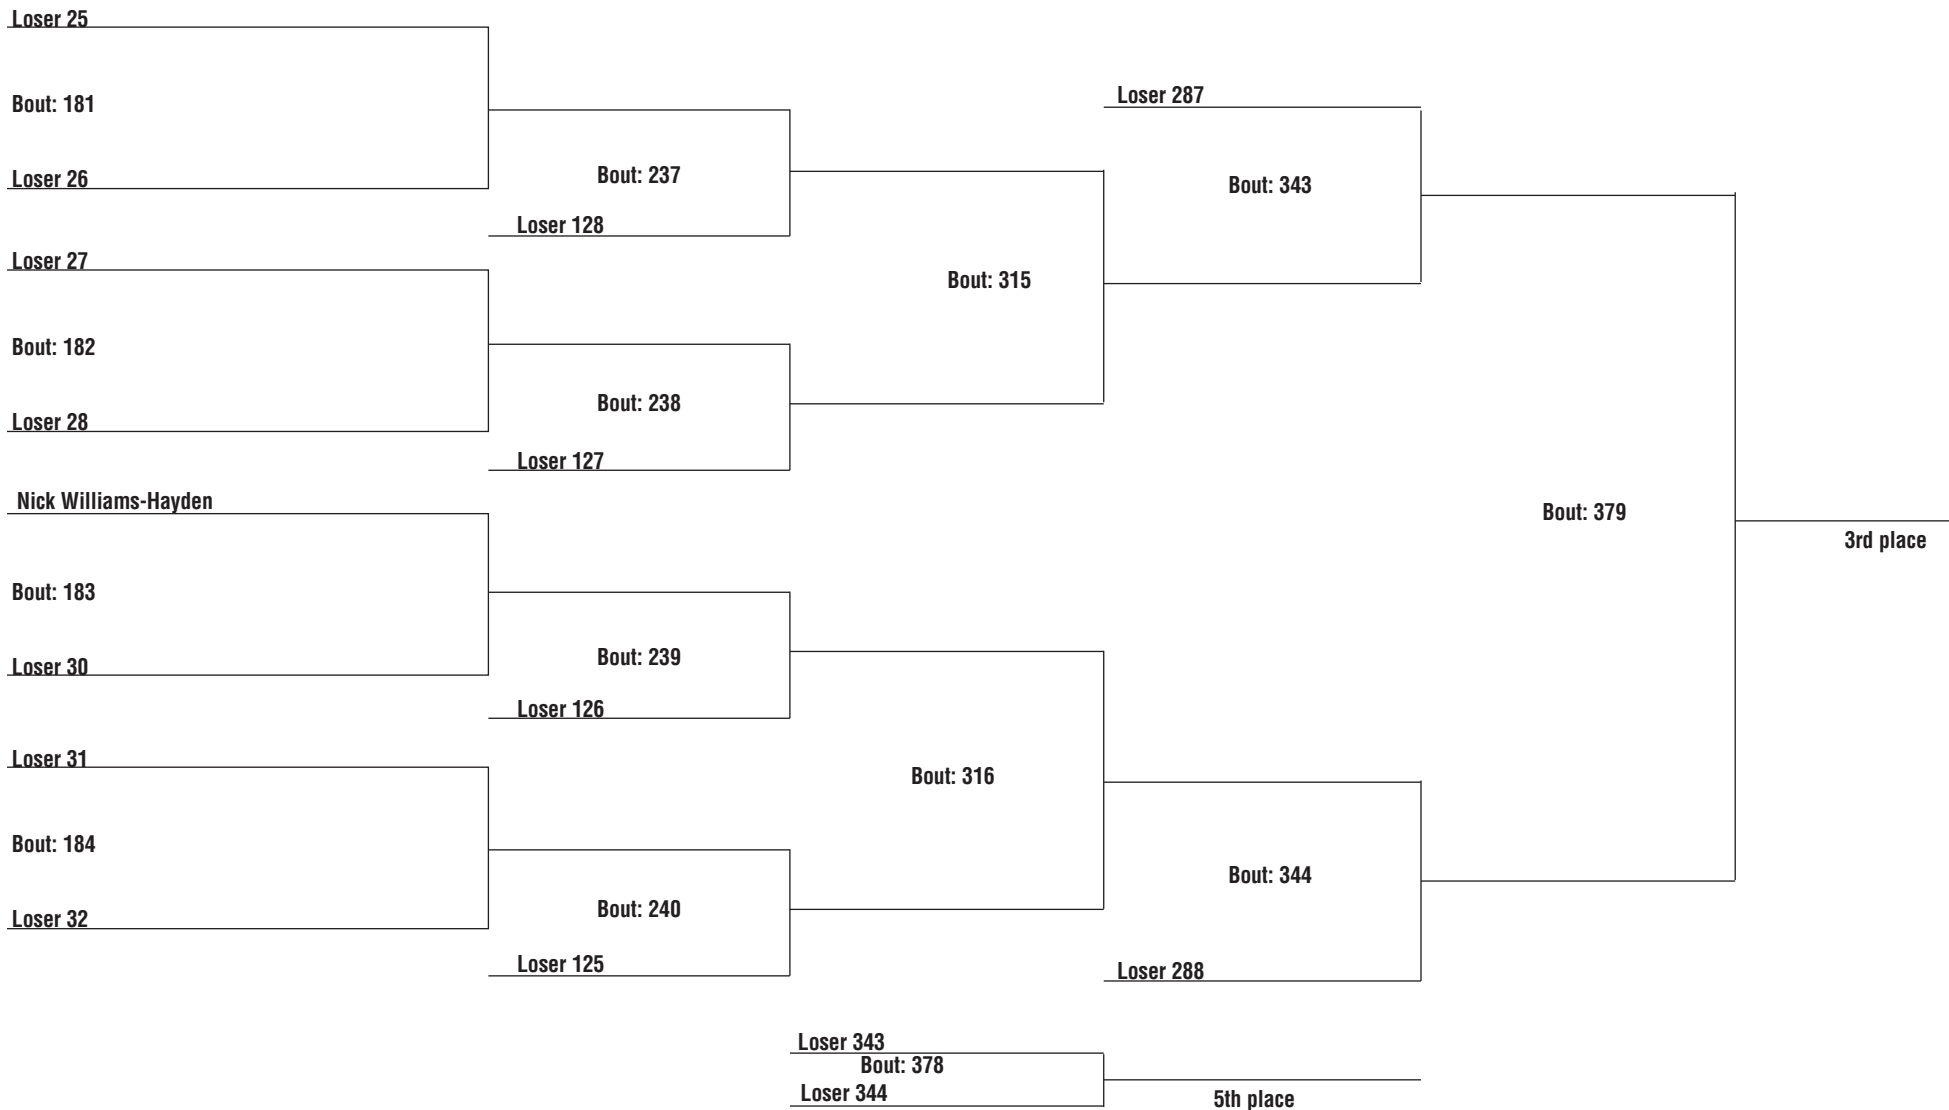

**2009 CHSAA 2A State Wrestling Tournament  
Feb. 19 to 21, 2009  
103-pound weight class**

**2009 CHSAA 2A State Wrestling Tournament**  
**Feb. 19 to 21, 2009**  
**119-pound weight class**

**2009 CHSAA 2A State Wrestling Tournament  
Feb. 19 to 21, 2009  
125-pound weight class**

**2009 CHSAA AA State Wrestling Tournament**  
**Feb. 19 to 21, 2009**  
**130-pound weight class**

**2009 CHSAA 2A State Wrestling Tournament**  
**Feb. 19 to 21, 2009**  
**145-pound weight class**

**2009 CHSAA 2A State Wrestling Tournament**  
**Feb. 19 to 21, 2009**  
**152-pound weight class**

**2009 CHSAA 2A State Wrestling Tournament**  
**Feb. 19 to 21, 2009**  
**160-pound weight class**

**2009 CHSAA 2A State Wrestling Tournament**  
**Feb. 19 to 21, 2009**  
**189-pound weight class**

**2009 CHSAA 2A State Wrestling Tournament**  
**Feb. 19 to 21, 2009**  
**215-pound weight class**