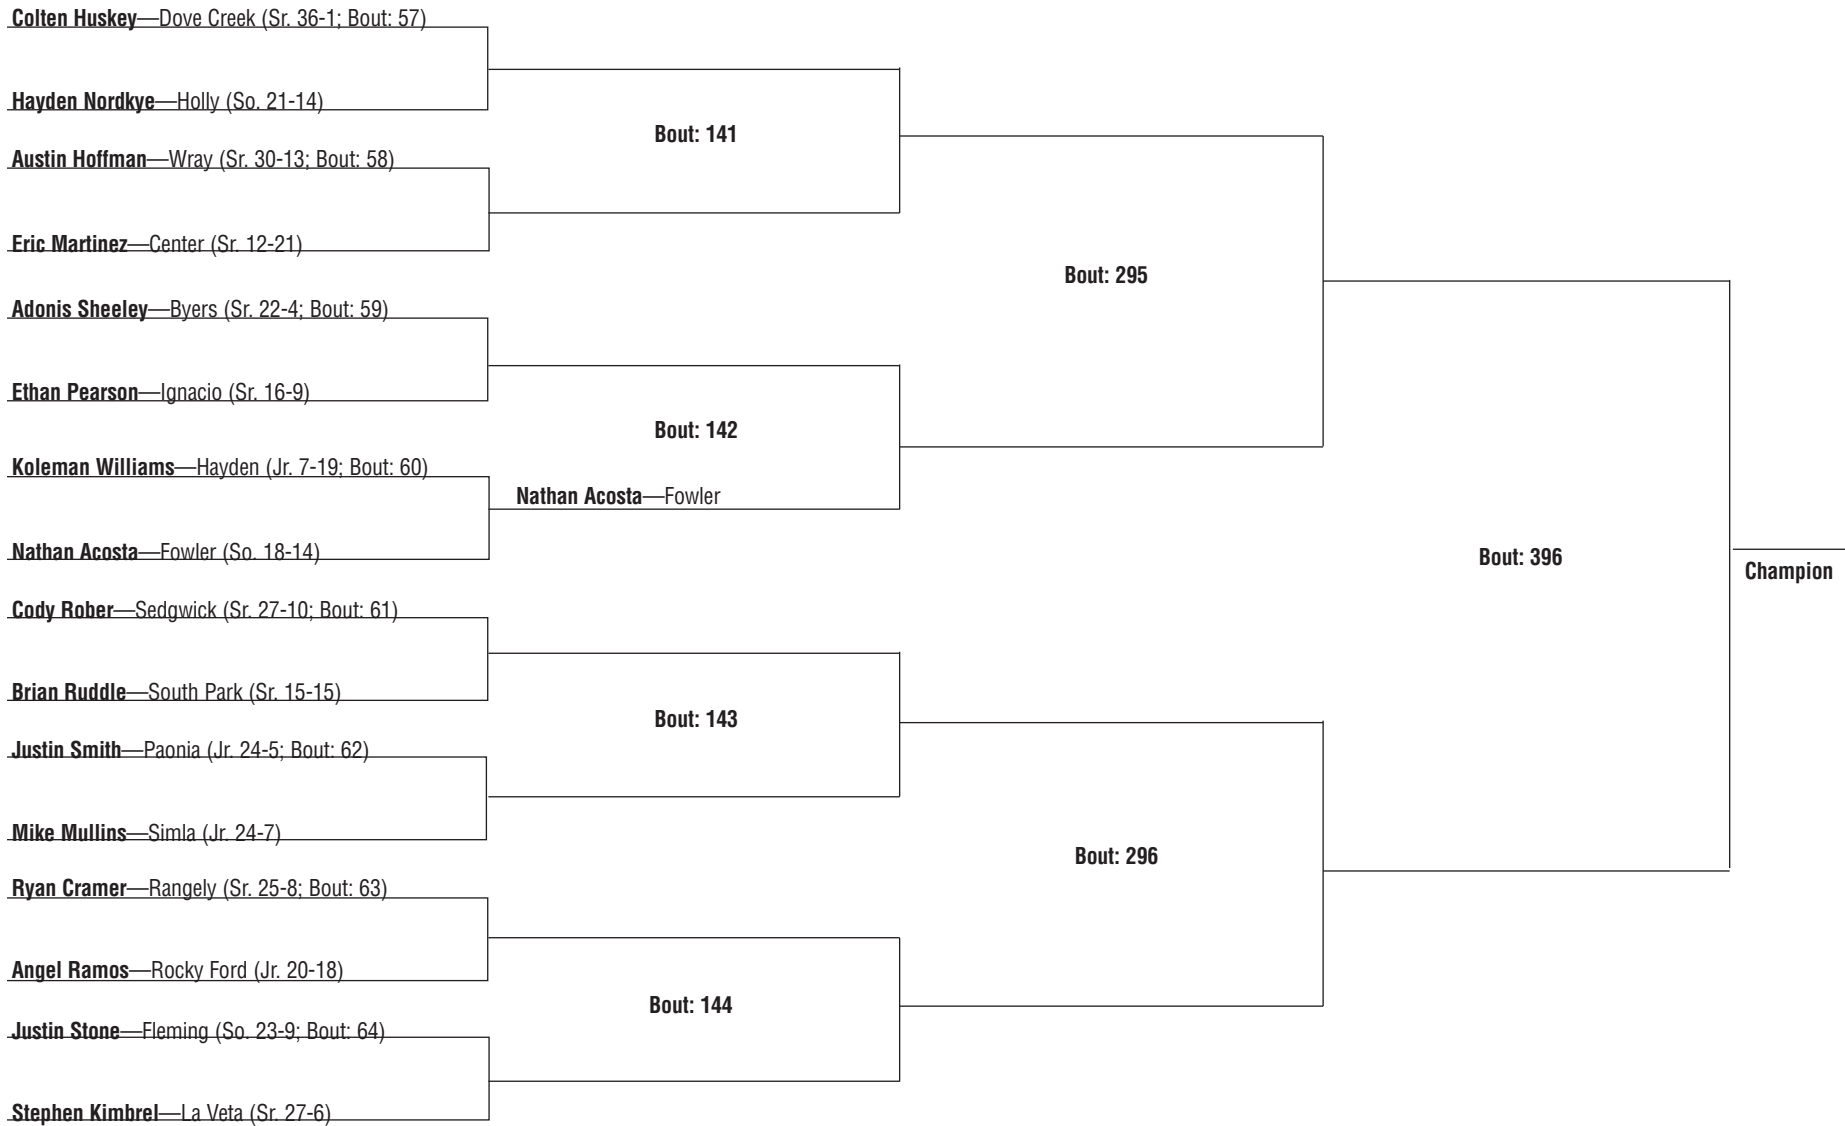

2009 CHSAA 2A State Wrestling Tournament
Feb. 19 to 21, 2009
145-pound weight class