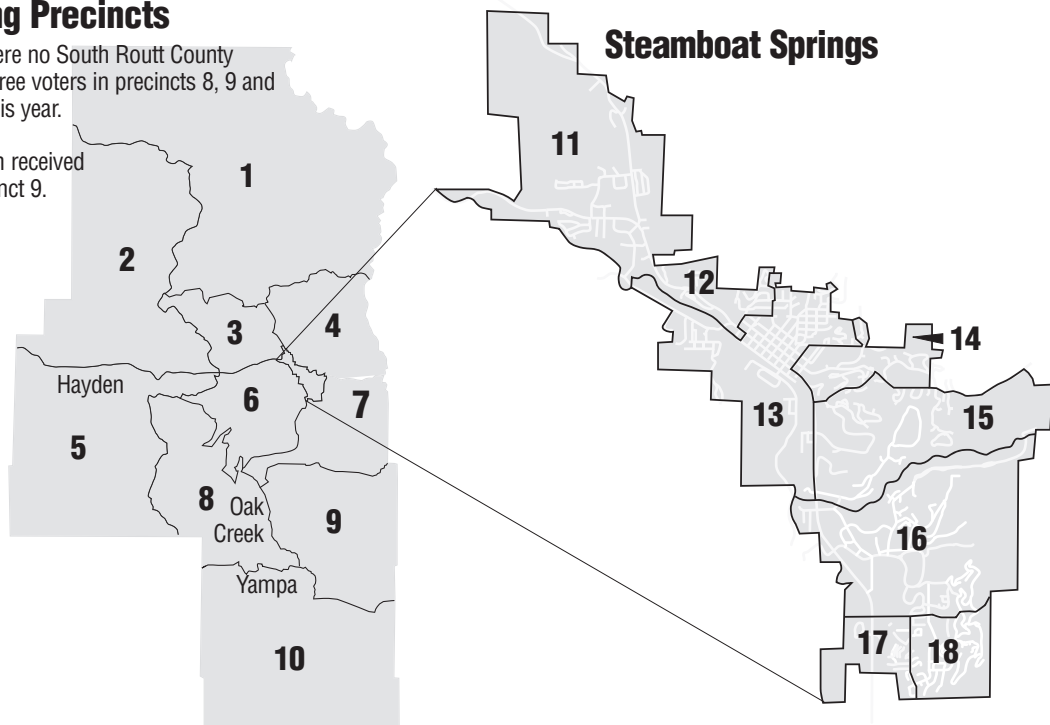

Steamboat Springs School Board, District 3 (uncontested)

Denise Connelly	140	N/A	174	127	N/A	213	63	276	205	262	232	368	248	172	269	2,749

Hayden School Board, District A

Tim Frentress	1	153	N/A	N/A	202	0	N/A	N/A	N/A	N/A	N/A	N/A	N/A	N/A	N/A	356
Darren Zehner	0	68	N/A	N/A	124	0	N/A	N/A	N/A	N/A	N/A	N/A	N/A	N/A	N/A	192

Hayden School Board, District B

Vance Fulton	0	132	N/A	N/A	209	0	N/A	N/A	N/A	N/A	N/A	N/A	N/A	N/A	N/A	341
Laurie Hallenbeck	1	88	N/A	N/A	117	0	N/A	N/A	N/A	N/A	N/A	N/A	N/A	N/A	N/A	206

Hayden School Board, District C (uncontested)

Kurt Frentress	1	182	N/A	N/A	278	0	N/A	N/A	N/A	N/A	N/A	N/A	N/A	N/A	N/A	461

Hayden School Board, District E (uncontested)

Brian Hoza	1	181	N/A	N/A	268	0	N/A	N/A	N/A	N/A	N/A	N/A	N/A	N/A	N/A	450

Referendum 2A, Hayden accommodations tax

Yes	N/A	41	N/A	N/A	145	N/A	N/A	N/A	N/A	N/A	N/A	N/A	N/A	N/A	N/A	186
No	N/A	51	N/A	N/A	113	N/A	N/A	N/A	N/A	N/A	N/A	N/A	N/A	N/A	N/A	164

Referendum 2B, Hayden vehicle rental tax

Yes	N/A	48	N/A	N/A	143	N/A	N/A	N/A	N/A	N/A	N/A	N/A	N/A	N/A	N/A	191
No	N/A	44	N/A	N/A	114	N/A	N/A	N/A	N/A	N/A	N/A	N/A	N/A	N/A	N/A	158

Referendum 2C, Steamboat Springs City Charter wording amendment

Yes	N/A	N/A	N/A	N/A	N/A	N/A	N/A	231	215	301	246	327	233	166	228	1,947
No	N/A	N/A	N/A	N/A	N/A	N/A	N/A	187	105	126	135	196	140	91	134	1,114

2009 Voting Precincts

Because there were no South Routt County elections, only three voters in precincts 8, 9 and 10 cast ballots this year.

* Brian Kelly and Bill Kennedy each received one vote in Precinct 9.

Election turnout by the numbers

Number of people who voted in the 2009 election: 4,942
Number of registered voters who were sent ballots: 13,573
Percentage: 36.4

Voter turnout by sex

Number male or female voters	total voters	percentage
Female: 2,466	4,942	49.9
Male: 2,476	4,942	50.1

Routt County registered voters by age group

Age range	voter count	percentage
18-24	1,530	9.3
25-34	3,363	20.4
35-44	3,174	19.3
45-54	3,539	21.5
55-64	3,190	19.4
65+	1,671	10.1
Totals	16,467	100

Voters in the 2009 election by age group

Age range	voter count	percentage
18-24	121	2.4
25-34	371	7.5
35-44	861	17.4
45-54	1,258	25.5
55-64	1,478	29.9
65+	850	17.2
Age not reported	3	0.1
Totals	4,942	100

*Total of 16,467 voters reflects South Routt residents. Because there were no South Routt elections this fall, South Routt voters aren't included in turnout percentages.