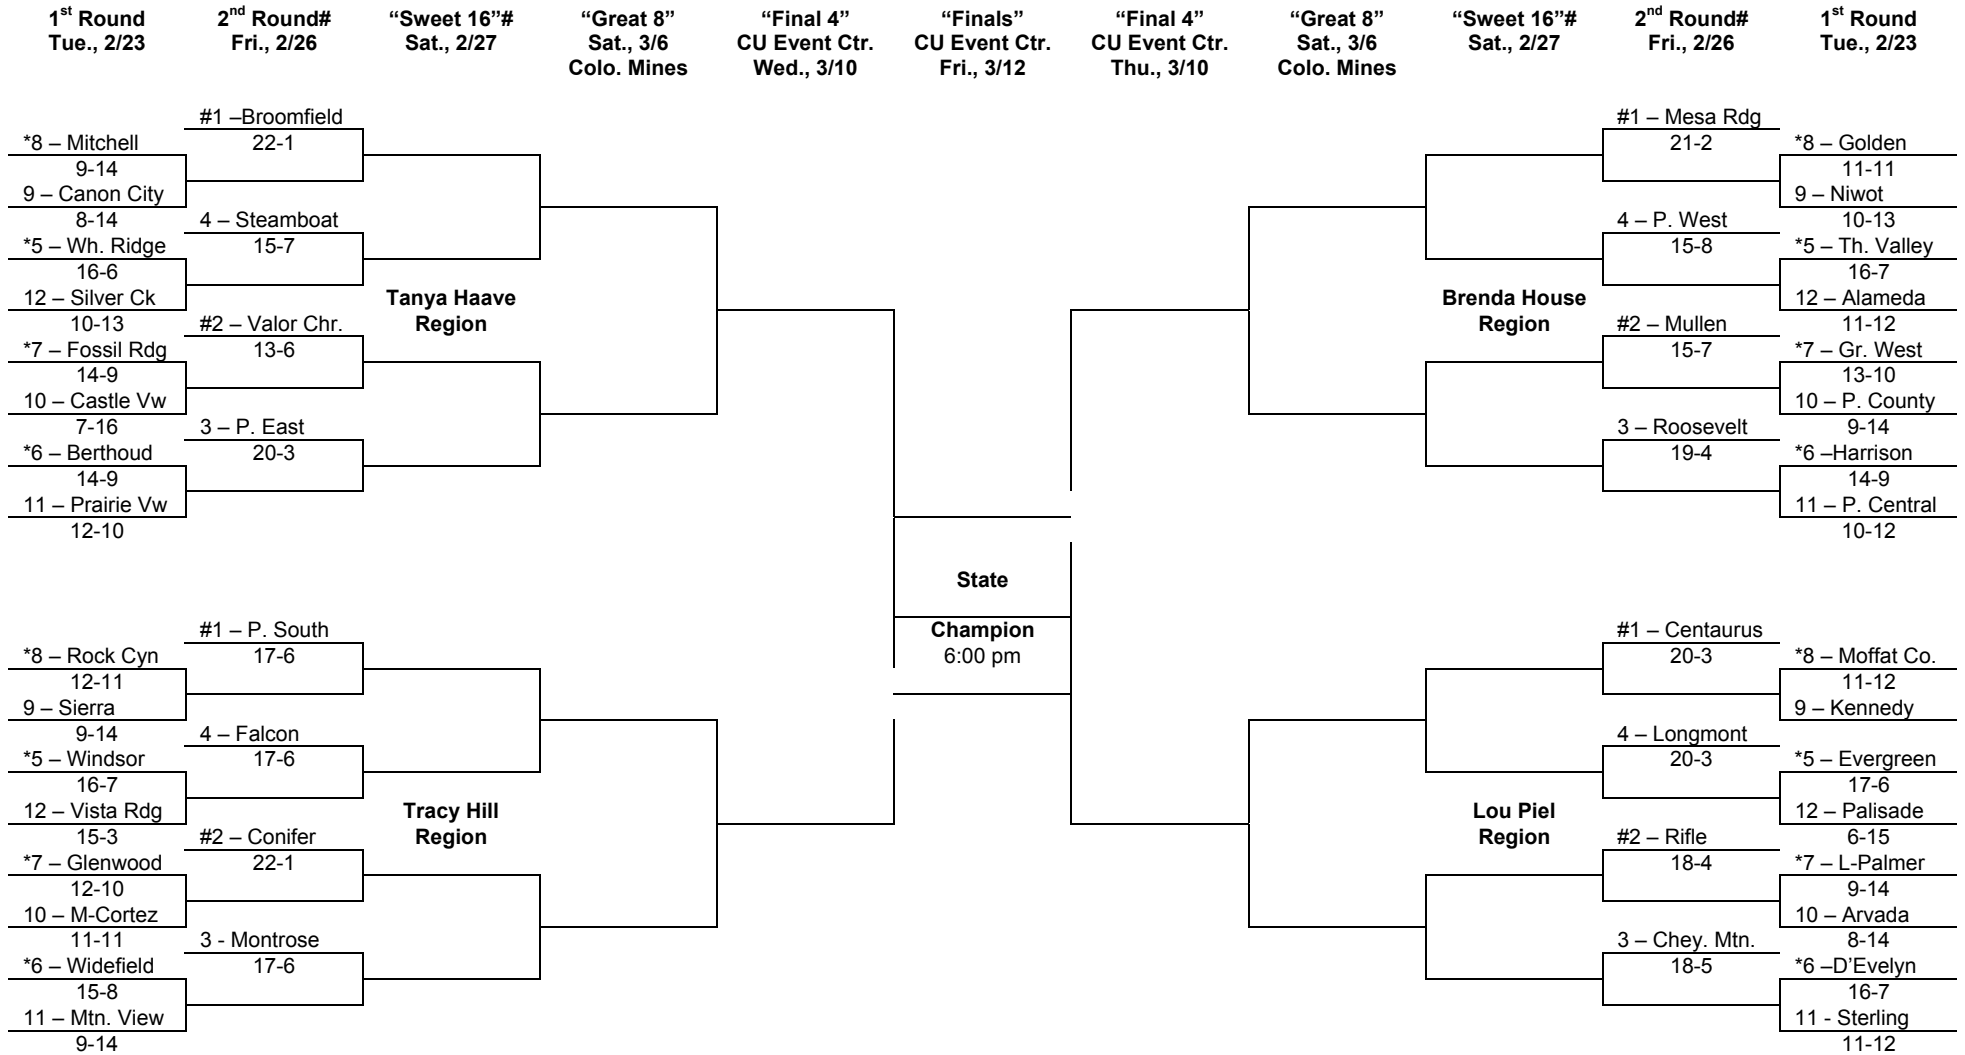

# CHSAA 4A Girls' State Basketball Tournament Bracket

**2010**

\* - Higher seeded team hosts in Round 1.

# - Number 1 and 2 seeds host in Rounds 2/Sweet 16 (minimum capacity 1,250). There will be four teams playing 2/26-27 at each Number 1 and 2 site.