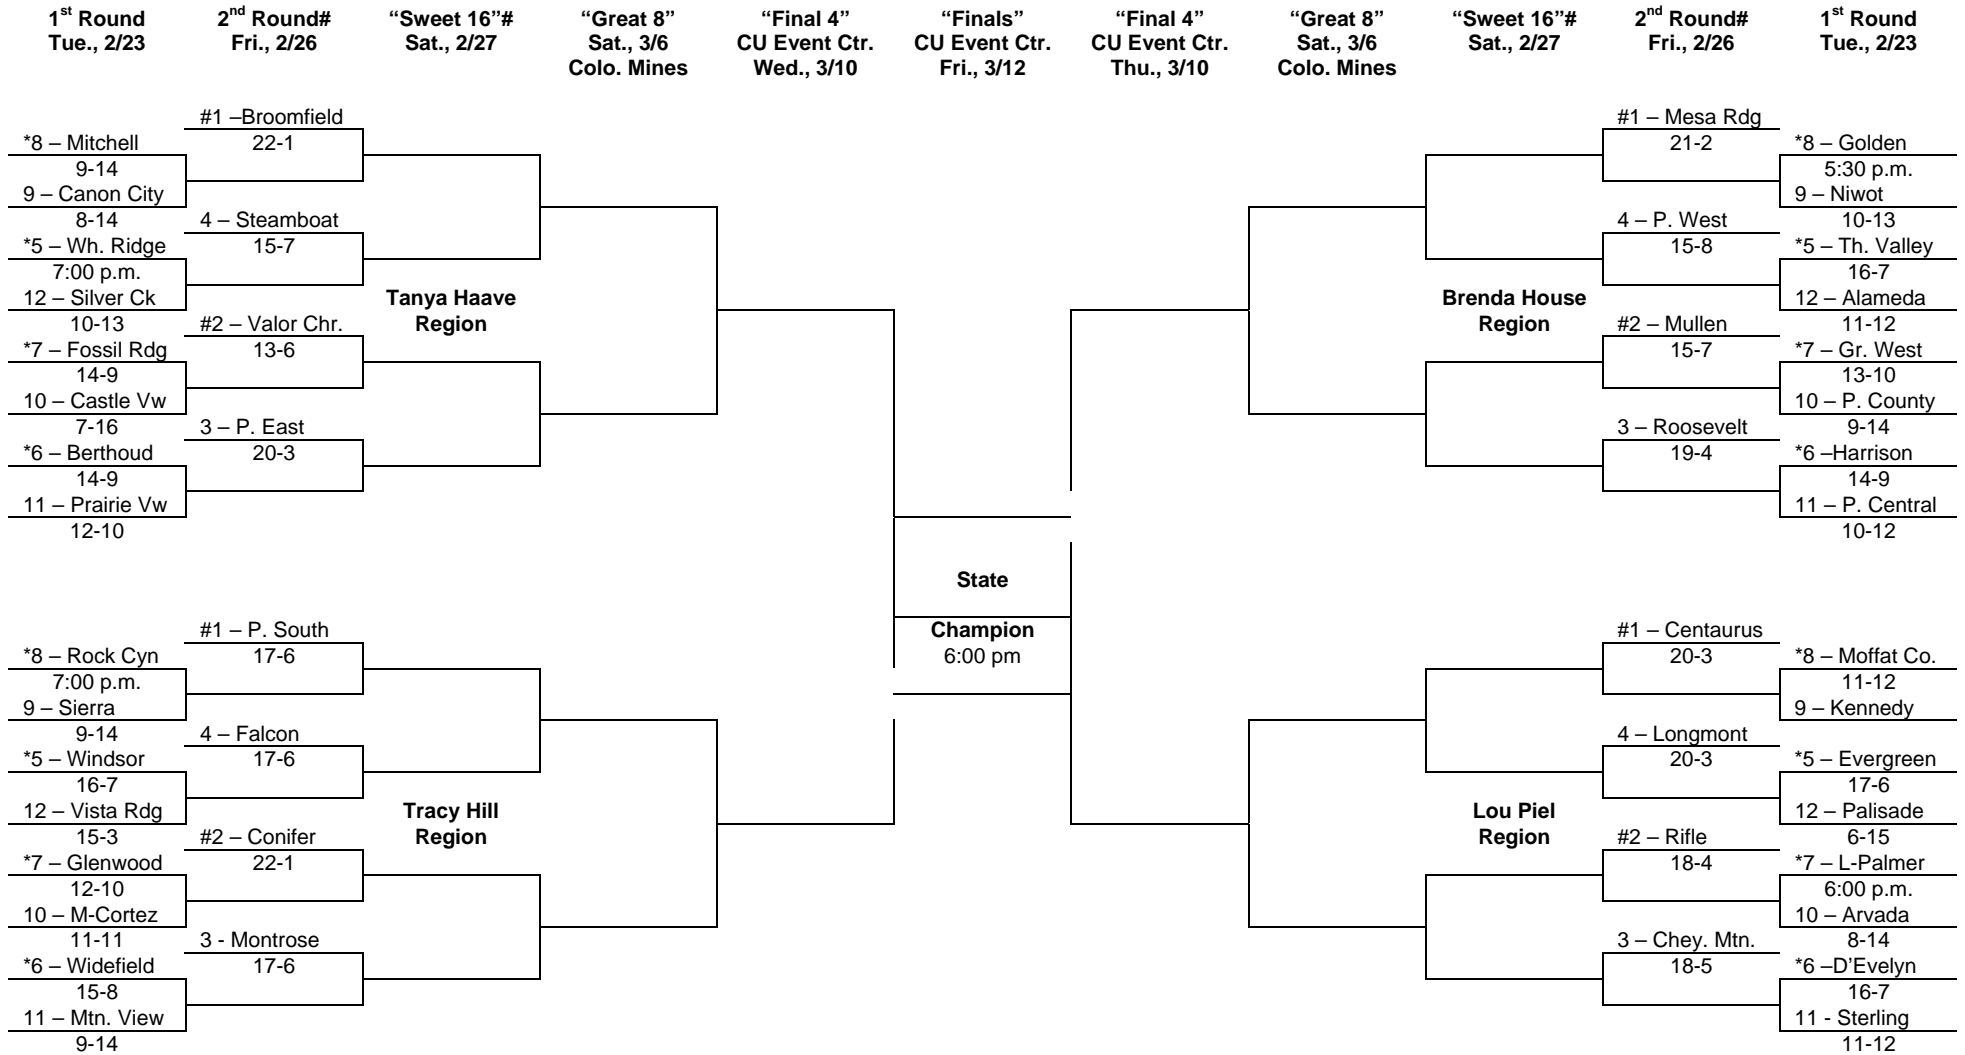

# CHSAA 4A Girls' State Basketball Tournament Bracket

**2010**

\* - Higher seeded team hosts in Round 1.

# - Number 1 and 2 seeds host in Rounds 2/Sweet 16 (minimum capacity 1,250). There will be four teams playing 2/26-27 at each Number 1 and 2 site.